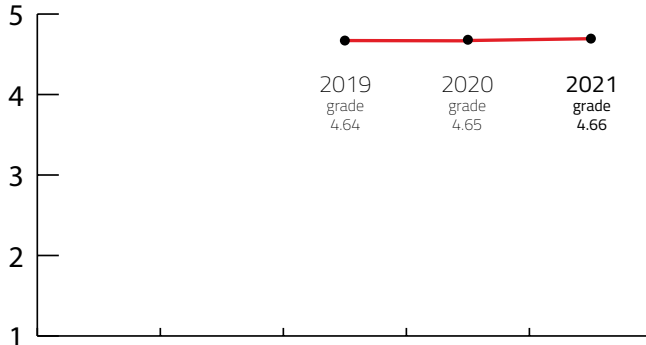

Amsterdam, Netherlands

4,65

Destination Final Grade from 2017 to 2021

Sources: Kongres Magazine MTLG, ICCA, Numbeo, ACI Europe

NUMBEO Quality of Life Index (higher is better) is an estimation of overall quality of life by using empirical formula which takes into account purchasing power index (higher is better), pollution index (lower is better), house price to income ratio (lower is better), cost of living index (lower is better), safety index (higher is better), health care index (higher is better), traffic commute time index (lower is better) and climate index (higher is better). www.numbeo.com

NUMBEO Safety Index (higher is better) is an estimation of overall level of safety in a given city or a country. www.numbeo.com

ACI Europe Airport Connectivity (higher is better) is based on the SEO NetScan connectivity model, which measures airport connectivity in a more comprehensive way. It measures the number and quality of direct/non-stop connections as well as indirect connections via other airports. The NetScan model brings the most relevant connection components of every single market (frequency, travel time, connecting time) together into a single indicator: the Airport Connectivity Index. www.aci-europe.org

Individual grades explanation:

- 5 excellent meetings destination
- 4 quality meetings destination
- 3 recommendable meetings destination
- 2 average meetings destination
- 1 so-so

FOR MORE ABOUT MEETING EXPERIENCE INDEX VISIT:

<https://kongres-magazine.eu/mtlg-meetologues-of-new-europe/>

KONGRES
NEW EUROPE MEETINGS INDUSTRY MAGAZINE

TOLERANCA

TOLERANCA MARKETING d.o.o.
Štihova 4, 1000 Ljubljana, Slovenia
T: +386 (0)1 430 51 03
E: gorazd.cad@toleranca.eu
www.toleranca.eu