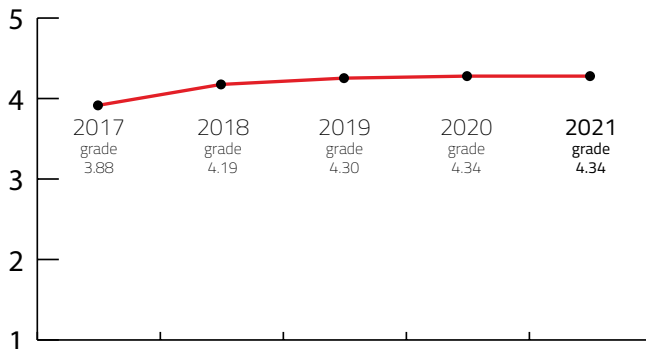

Baku, Azerbaijan

4,21

Destination Final Grade from 2017 to 2021

Sources: Kongres Magazine MTLG, ICCA, Numbeo, ACI Europe

NUMBEO Quality of Life Index (higher is better) is an estimation of overall quality of life by using empirical formula which takes into account purchasing power index (higher is better), pollution index (lower is better), house price to income ratio (lower is better), cost of living index (lower is better), safety index (higher is better), health care index (higher is better), traffic commute time index (lower is better) and climate index (higher is better). www.numbeo.com

NUMBEO Safety Index (higher is better) is an estimation of overall level of safety in a given city or a country. www.numbeo.com

ACI Europe Airport Connectivity (higher is better) is based on the SEO NetScan connectivity model, which measures airport connectivity in a more comprehensive way. It measures the number and quality of direct/non-stop connections as well as indirect connections via other airports. The NetScan model brings the most relevant connection components of every single market (frequency, travel time, connecting time) together into a single indicator: the Airport Connectivity Index. www.aci-europe.org

Individual grades explanation:

- 5 excellent meetings destination
- 4 quality meetings destination
- 3 recommendable meetings destination
- 2 average meetings destination
- 1 so-so

FOR MORE ABOUT MEETING EXPERIENCE INDEX VISIT:

<https://kongres-magazine.eu/mtlg-meetologues-of-new-europe/>

KONGRES
NEW EUROPE MEETINGS INDUSTRY MAGAZINE

TOLERANCA

TOLERANCA MARKETING d.o.o.
Štíhova 4, 1000 Ljubljana, Slovenia
T: +386 (0)1 430 51 03
E: gorazd.cad@toleranca.eu
www.toleranca.eu