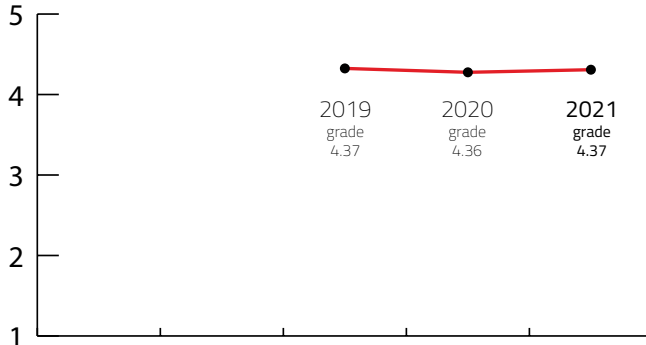

**Bangkok,
Thailand**

4,37

Destination Final Grade from 2017 to 2021

Sources: Kongres Magazine MTLG, ICCA, Numbeo, ACI Europe

NUMBEO Quality of Life Index (higher is better) is an estimation of overall quality of life by using empirical formula which takes into account purchasing power index (higher is better), pollution index (lower is better), house price to income ratio (lower is better), cost of living index (lower is better), safety index (higher is better), health care index (higher is better), traffic commute time index (lower is better) and climate index (higher is better). www.numbeo.com

NUMBEO Safety Index (higher is better) is an estimation of overall level of safety in a given city or a country. www.numbeo.com

ACI Europe Airport Connectivity (higher is better) is based on the SEO NetScan connectivity model, which measures airport connectivity in a more comprehensive way. It measures the number and quality of direct/non-stop connections as well as indirect connections via other airports. The NetScan model brings the most relevant connection components of every single market (frequency, travel time, connecting time) together into a single indicator: the Airport Connectivity Index. www.aci-europe.org

Individual grades explanation:

- 5 excellent meetings destination
- 4 quality meetings destination
- 3 recommendable meetings destination
- 2 average meetings destination
- 1 so-so

FOR MORE ABOUT MEETING EXPERIENCE INDEX VISIT:

<https://kongres-magazine.eu/mtlg-meetologues-of-new-europe/>

KONGRES
NEW EUROPE MEETINGS INDUSTRY MAGAZINE

TOLERANCA

TOLERANCA MARKETING d.o.o.
Štihova 4, 1000 Ljubljana, Slovenia
T: +386 (0)1 430 51 03
E: gorazd.cad@toleranca.eu
www.toleranca.eu