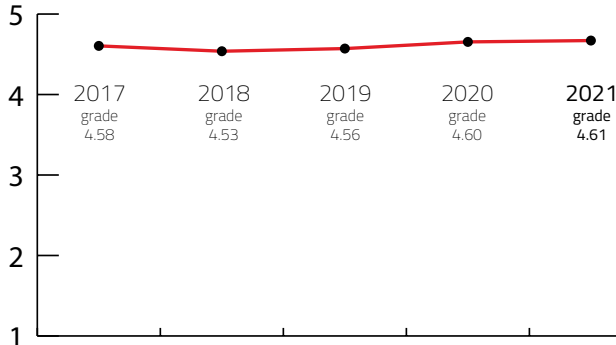

Barcelona, Spain

4,58

Destination Final Grade from 2017 to 2021

Sources: Kongres Magazine MTLG, ICCA, Numbeo, ACI Europe

NUMBEO Quality of Life Index (higher is better) is an estimation of overall quality of life by using empirical formula which takes into account purchasing power index (higher is better), pollution index (lower is better), house price to income ratio (lower is better), cost of living index (lower is better), safety index (higher is better), health care index (higher is better), traffic commute time index (lower is better) and climate index (higher is better). www.numbeo.com

NUMBEO Safety Index (higher is better) is an estimation of overall level of safety in a given city or a country. www.numbeo.com

ACI Europe Airport Connectivity (higher is better) is based on the SEO NetScan connectivity model, which measures airport connectivity in a more comprehensive way. It measures the number and quality of direct/non-stop connections as well as indirect connections via other airports. The NetScan model brings the most relevant connection components of every single market (frequency, travel time, connecting time) together into a single indicator: the Airport Connectivity Index. www.aci-europe.org

Individual grades explanation:

- 5 excellent meetings destination
- 4 quality meetings destination
- 3 recommendable meetings destination
- 2 average meetings destination
- 1 so-so

FOR MORE ABOUT MEETING EXPERIENCE INDEX VISIT:

<https://kongres-magazine.eu/mtlg-meetologues-of-new-europe/>

KONGRES
NEW EUROPE MEETINGS INDUSTRY MAGAZINE

TOLERANCA

TOLERANCA MARKETING d.o.o.
Štíhova 4, 1000 Ljubljana, Slovenia
T: +386 (0)1 430 51 03
E: gorazd.cad@toleranca.eu
www.toleranca.eu