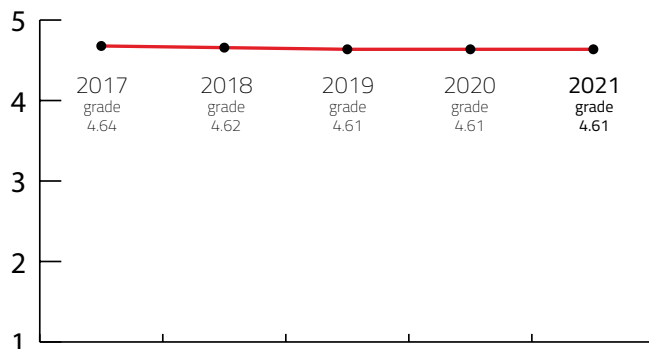

## DESTINATION CAPACITY

The number of 4* and 5* category hotel rooms	124,222	Banquet hall maximum capacity	3,500
The number of 4* and 5* category hotels	635	The largest hall in the city (in m2)	6,500 m2
Number of studios for digital and hybrid events	15	Average internet speed when organising event	32 Mbps
Destination population	3,671,000	Maximum hall capacity in theatre style	5,000

Index: Banquet hall maximum capacity / Maximum hall capacity in theatre style	142,86 lower is better
Index: Hotel Rooms / Maximum hall capacity in theatre style	4,03 lower is better

## FIVE YEARS RESULTS

Year	2017	2018	2019	2020	2021
<b>FINAL GRADE</b>	<b>4.64</b>	<b>4.62</b>	<b>4.61</b>	<b>4.61</b>	<b>4.61</b>