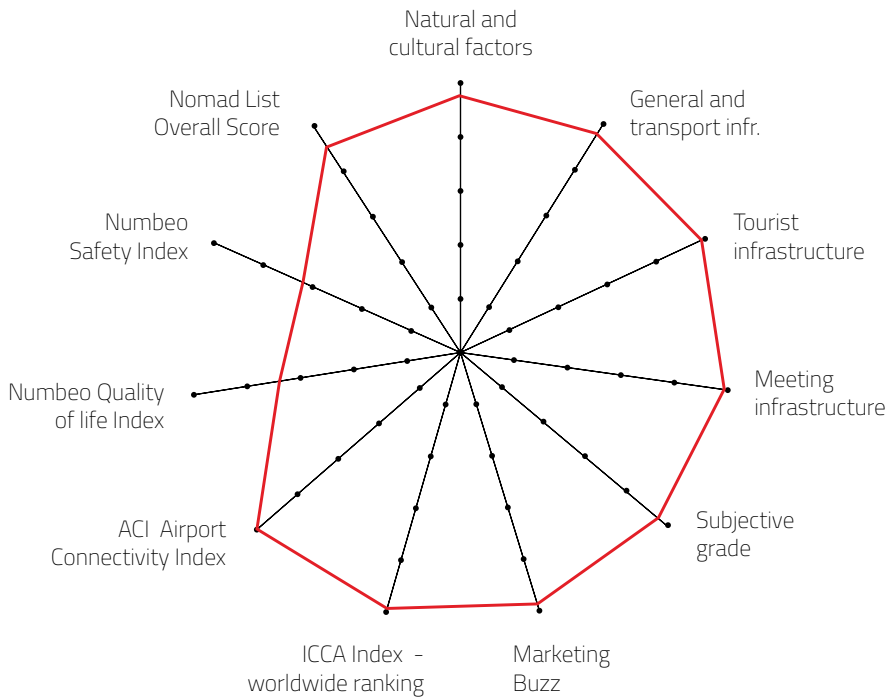

OVERALL PERFORMANCE 2021

Natural and cultural factors	4.86
General and transport infr.	4.86
Tourist infrastructure	4.99
Meeting infrastructure	4.99
Subjective grade	4.89
Marketing Buzz	4.96
ICCA Index - worldwide ranking	4.99
Numbeo Quality of life Index	3.39
Numbeo Safety Index	3.21
ACI Airport Connectivity Index	5.00
Nomad List Overall Score	4.53
FINAL GRADE	4.61

FIVE YEARS RESULTS

Year	2017	2018	2019	2020	2021
FINAL GRADE	4.64	4.62	4.61	4.61	4.61