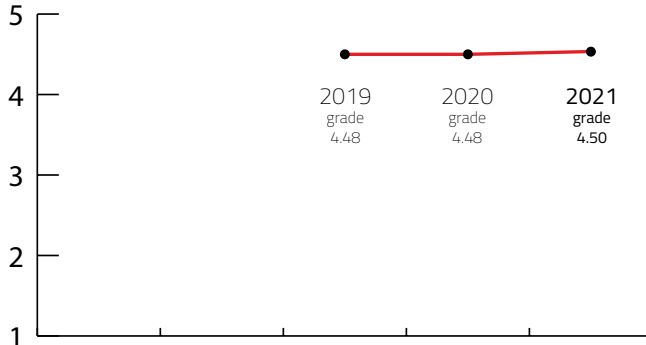

**Brussels,
Belgium**

4,49

Destination Final Grade from 2017 to 2021

Sources: Kongres Magazine MTLG, ICCA, Numbeo, ACI Europe

NUMBEO Quality of Life Index (higher is better) is an estimation of overall quality of life by using empirical formula which takes into account purchasing power index (higher is better), pollution index (lower is better), house price to income ratio (lower is better), cost of living index (lower is better), safety index (higher is better), health care index (higher is better), traffic commute time index (lower is better) and climate index (higher is better). www.numbeo.com

NUMBEO Safety Index (higher is better) is an estimation of overall level of safety in a given city or a country. www.numbeo.com

ACI Europe Airport Connectivity (higher is better) is based on the SEO NetScan connectivity model, which measures airport connectivity in a more comprehensive way. It measures the number and quality of direct/non-stop connections as well as indirect connections via other airports. The NetScan model brings the most relevant connection components of every single market (frequency, travel time, connecting time) together into a single indicator: the Airport Connectivity Index. www.aci-europe.org

Individual grades explanation:

- 5 excellent meetings destination
- 4 quality meetings destination
- 3 recommendable meetings destination
- 2 average meetings destination
- 1 so-so

FOR MORE ABOUT MEETING EXPERIENCE INDEX VISIT:

<https://kongres-magazine.eu/mtlg-meetologues-of-new-europe/>

KONGRES

NEW EUROPE MEETINGS INDUSTRY MAGAZINE

TOLERANCA

TOLERANCA MARKETING d.o.o.
Štíhova 4, 1000 Ljubljana, Slovenia
T: +386 (0)1 430 51 03
E: gorazd.cad@toleranca.eu
www.toleranca.eu