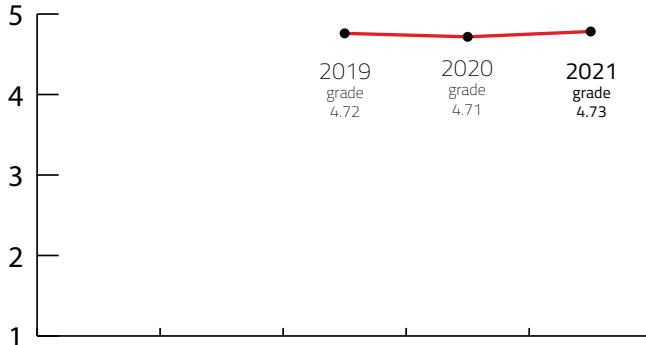

- **Digital communication index** is ranking of how well the websites of convention bureaus are optimized and how user-friendly they are based on extensive survey from May 2020.
- **ALEXA (Alexa)** is a website for researching keywords, competitors, and comparing website rankings.

FIVE YEARS RESULTS

Year	2017	2018	2019	2020	2021
FINAL GRADE	/	/	4.72	4.71	4.73

Copenhagen, Denmark

4.72

Destination Final Grade from 2017 to 2021

Sources: Kongres Magazine MTLG, ICCA, Numbeo, ACI Europe

NUMBEO Quality of Life Index (higher is better) is an estimation of overall quality of life by using empirical formula which takes into account purchasing power index (higher is better), pollution index (lower is better), house price to income ratio (lower is better), cost of living index (lower is better), safety index (higher is better), health care index (higher is better), traffic commute time index (lower is better) and climate index (higher is better). www.numbeo.com