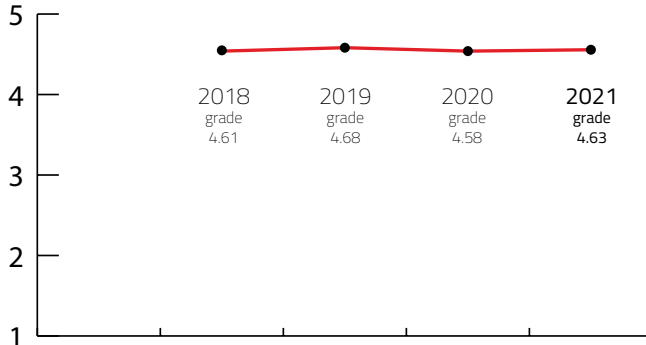

## DESTINATION CAPACITY

The number of 4* and 5* category hotel rooms	80.396	Banquet hall maximum capacity	3.440
The number of 4* and 5* category hotels	297	The largest hall in the city (in m2)	16.000
Number of studios for digital and hybrid events	2	Average internet speed when organising event	14 Mbps
Destination population	3.380.000	Maximum hall capacity in theatre style	15.000

## ADDITIONAL DESTINATION INDICATORS 2021

ICCA Index - worldwide ranking - number of meetings	104 / 3.72	Numbeo Quality of Life Index	167,63 / 3.39
ACI Airport Connectivity Index:	6.000 / 5.00	Numbeo Safety Index	83,52 / 4.61
Nomad List Overall Score <a href="http://www.nomadlist.com">www.nomadlist.com</a>			2.89 (optional 2022)

## FIVE YEARS RESULTS

Year	2017	2018	2019	2020	2021
FINAL GRADE	/	4.61	4.68	4.58	4.63

Sources: Kongres Magazine MTLG, ICCA, Numbeo, ACI Europe

**NUMBEO Quality of Life Index (higher is better)** is an estimation of overall quality of life by using empirical formula which takes into account purchasing power index (higher is better), pollution index (lower is better), house price to income ratio (lower is better), cost of living index (lower is better), safety index (higher is better), health care index (higher is better), traffic commute time index (lower is better) and climate index (higher is better). [www.numbeo.com](http://www.numbeo.com)