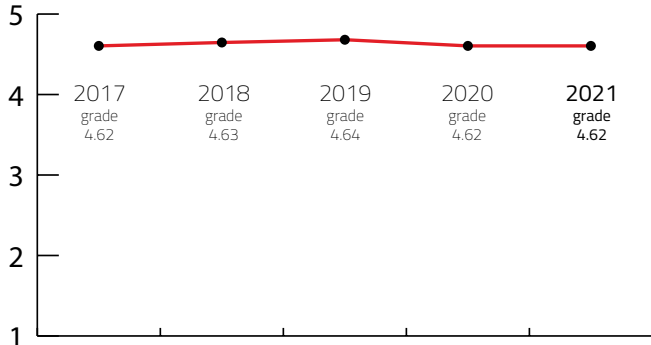

## ADDITIONAL DESTINATION INDICATORS 2021

ICCA Index - worldwide ranking - number of meetings	31 / 4.64	Numbeo Quality of Life Index	179,13 / 3.61
ACI Airport Connectivity Index:	4.523 / 4.51	Numbeo Safety Index	69.95 / 3.84
Nomad List Overall Score <a href="http://www.nomadlist.com">www.nomadlist.com</a>			3.52 (optional 2022)

## ADDITIONAL MARKETING INDICATORS 2021 (not part of the final ranking)

Digital communication index by Kongres magazine assesment	41 / 2.15	Alexa ranking of website	30 / 1.56
-----------------------------------------------------------	-----------	--------------------------	-----------

## FIVE YEARS RESULTS

Year	2017	2018	2019	2020	2021
FINAL GRADE	4.62	4.63	4.64	4.62	4.62

Sources: Kongres Magazine MTLG, ICCA, Numbeo, ACI Europe

**NUMBEO Quality of Life Index (higher is better)** is an estimation of overall quality of life by using empirical formula which takes into account purchasing power index (higher is better), pollution index (lower is better), house price to income ratio (lower is better), cost of living index (lower is better), safety index (higher is better), health care index (higher is better), traffic commute time index (lower is better) and climate index (higher is better). [www.numbeo.com](http://www.numbeo.com)