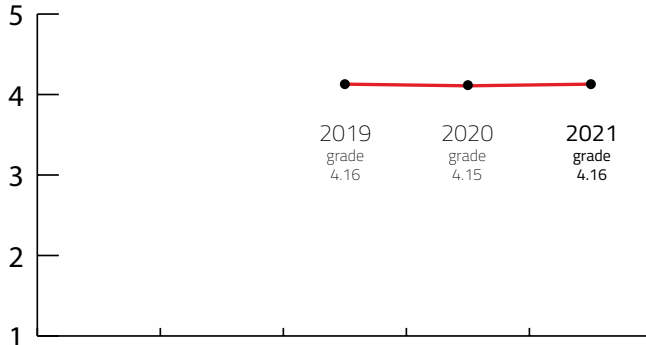

XL MEETING DESTINATION

Destination that can host more than 2,000 congress attendees

DESTINATION CAPACITY

The number of 4* and 5* category hotel rooms	2.253	Banquet hall maximum capacity	4.000
The number of 4* and 5* category hotels	22	The largest hall in the city (in m2)	41.597 m2
Number of studios for digital and hybrid events	10	Average internet speed when organising event	18 Mbps
Destination population	1.527.000	Maximum hall capacity in theatre style	5.000

ADDITIONAL DESTINATION INDICATORS 2021

ICCA Index - worldwide ranking - number of meetings	NA / 1.20	Numbeo Quality of Life Index	142,99 / 2.88
ACI Airport Connectivity Index:	4.839 / 4.59	Numbeo Safety Index	69,47 / 3.83
Nomad List Overall Score www.nomadlist.com			3.05 (optional 2022)

OVERALL PERFORMANCE 2021

Natural and cultural factors	4.75
General and transport infr.	4.80
Tourist infrastructure	4.89
Meeting infrastructure	4.91
Subjective grade	4.89
Marketing Buzz	4.84
ICCA Index - worldwide ranking	1.20
Numbeo Quality of life Index	2.88
Numbeo Safety Index	3.83
ACI Airport Connectivity Index	4.59
Nomad List Overall Score	3.05
FINAL GRADE	4.16

FIVE YEARS RESULTS

Year	2017	2018	2019	2020	2021
FINAL GRADE	/	/	4.16	4.15	4.16

Ekaterinburg, Russia

4,16

Destination Final Grade from 2017 to 2021

Sources: Kongres Magazine MTLG, ICCA, Numbeo, ACI Europe

NUMBEO Quality of Life Index (higher is better) is an estimation of overall quality of life by using empirical formula which takes into account purchasing power index (higher is better), pollution index (lower is better), house price to income ratio (lower is better), cost of living index (lower is better), safety index (higher is better), health care index (higher is better), traffic commute time index (lower is better) and climate index (higher is better). www.numbeo.com