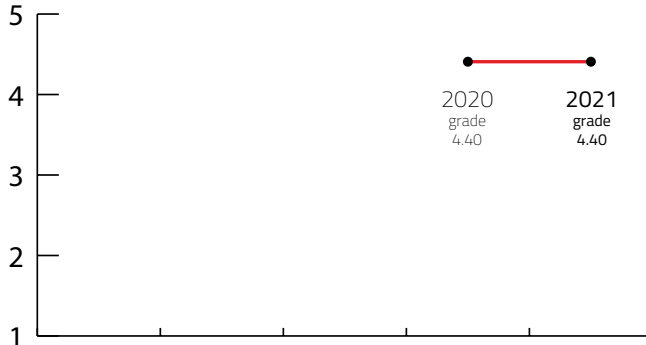

XL MEETING DESTINATION

Destination that can host more than 2,000 congress attendees

DESTINATION CAPACITY

The number of 4* and 5* category hotel rooms	11.074	Banquet hall maximum capacity	2.200
The number of 4* and 5* category hotels	164	The largest hall in the city (in m2)	11.300 sqm
Number of studios for digital and hybrid events	NA	Average internet speed when organising event	19 Mbps
Destination population	382.258	Maximum hall capacity in theatre style	3.500

ADDITIONAL DESTINATION INDICATORS 2021

ICCA Index - worldwide ranking - number of meetings	88 / 3.92	Numbeo Quality of Life Index	162.87/ 3.28
ACI Airport Connectivity Index:	2.256 / 3.71	Numbeo Safety Index	65.01 / 3.58
Nomad List Overall Score www.nomadlist.com			3.21 (optional 2022)

FIVE YEARS RESULTS

Year	2017	2018	2019	2020	2021
FINAL GRADE	/	/	/	4.40	4.40

Florence, Italy

4,40

Destination Final Grade from 2017 to 2021

Sources: Kongres Magazine MTLG, ICCA, Numbeo, ACI Europe

NUMBEO Quality of Life Index (higher is better) is an estimation of overall quality of life by using empirical formula which takes into account purchasing power index (higher is better), pollution index (lower is better), house price to income ratio (lower is better), cost of living index (lower is better), safety index (higher is better), health care index (higher is better), traffic commute time index (lower is better) and climate index (higher is better). www.numbeo.com