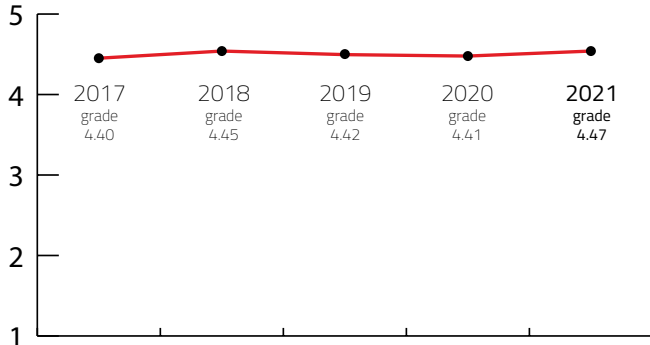

Glasgow, Scotland

4,43

Destination Final Grade from 2017 to 2021

Sources: Kongres Magazine MTLG, ICCA, Numbeo, ACI Europe

NUMBEO Quality of Life Index (higher is better) is an estimation of overall quality of life by using empirical formula which takes into account purchasing power index (higher is better), pollution index (lower is better), house price to income ratio (lower is better), cost of living index (lower is better), safety index (higher is better), health care index (higher is better), traffic commute time index (lower is better) and climate index (higher is better). www.numbeo.com

NUMBEO Safety Index (higher is better) is an estimation of overall level of safety in a given city or a country. www.numbeo.com

ACI Europe Airport Connectivity (higher is better) is based on the SEO NetScan connectivity model, which measures airport connectivity in a more comprehensive way. It measures the number and quality of direct/non-stop connections as well as indirect connections via other airports. The NetScan model brings the most relevant connection components of every single market (frequency, travel time, connecting time) together into a single indicator: the Airport Connectivity Index. www.aci-europe.org

Individual grades explanation:

- 5 excellent meetings destination
- 4 quality meetings destination
- 3 recommendable meetings destination
- 2 average meetings destination
- 1 so-so

FOR MORE ABOUT MEETING EXPERIENCE INDEX VISIT:

<https://kongres-magazine.eu/mtlg-meetologues-of-new-europe/>

KONGRES
NEW EUROPE MEETINGS INDUSTRY MAGAZINE

TOLERANCA

TOLERANCA MARKETING d.o.o.
Štihova 4, 1000 Ljubljana, Slovenia
T: +386 (0)1 430 51 03
E: gorazd.cad@toleranca.eu
www.toleranca.eu