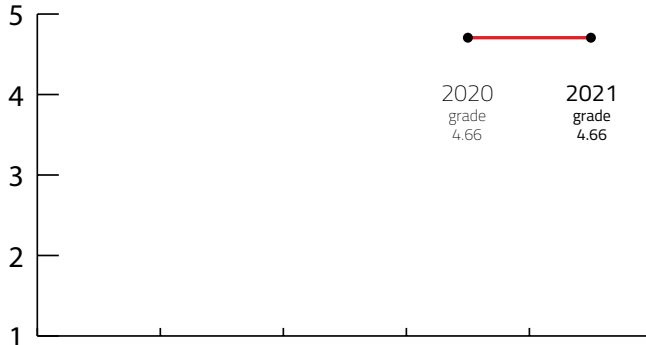

XL MEETING DESTINATION

Destination that can host more than 2,000 congress attendees

DESTINATION CAPACITY

The number of 4* and 5* category hotel rooms	9.453	Banquet hall maximum capacity	4.300
The number of 4* and 5* category hotels	36	The largest hall in the city (in m2)	17.051 m2
Number of studios for digital and hybrid events	25	Average internet speed when organising event	33 Mbps
Destination population	631.695	Maximum hall capacity in theatre style	4.373

ADDITIONAL DESTINATION INDICATORS 2021

ICCA Index - worldwide ranking - number of meetings	29 / 4.65	Numbeo Quality of Life Index	175.06 / 3.53
ACI Airport Connectivity Index:	5.672 / 4.86	Numbeo Safety Index	74.21 / 4.10
Nomad List Overall Score www.nomadlist.com			3.44 (optional 2022)

FIVE YEARS RESULTS

Year	2017	2018	2019	2020	2021
FINAL GRADE	/	/	/	4.66	4.66

Helsinki, Finland

4,66

Destination Final Grade from 2017 to 2021

Sources: Kongres Magazine MTLG, ICCA, Numbeo, ACI Europe

NUMBEO Quality of Life Index (higher is better) is an estimation of overall quality of life by using empirical formula which takes into account purchasing power index (higher is better), pollution index (lower is better), house price to income ratio (lower is better), cost of living index (lower is better), safety index (higher is better), health care index (higher is better), traffic commute time index (lower is better) and climate index (higher is better). www.numbeo.com