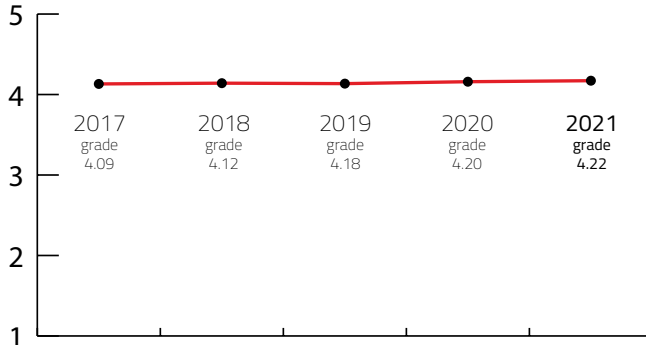

- **Digital communication index** is ranking of how well the websites of convention bureaus are optimized and how user-friendly they are based on extensive survey from May 2020.
- **ALEXA (Alexa)** is a website for researching keywords, competitors, and comparing website rankings.

FIVE YEARS RESULTS

Year	2017	2018	2019	2020	2021
FINAL GRADE	4.09	4.12	4.18	4.20	4.22

Moscow, Russia

4,16

Destination Final Grade from 2017 to 2021

Sources: Kongres Magazine MTLG, ICCA, Numbeo, ACI Europe

NUMBEO Quality of Life Index (higher is better) is an estimation of overall quality of life by using empirical formula which takes into account purchasing power index (higher is better), pollution index (lower is better), house price to income ratio (lower is better), cost of living index (lower is better), safety index (higher is better), health care index (higher is better), traffic commute time index (lower is better) and climate index (higher is better). www.numbeo.com