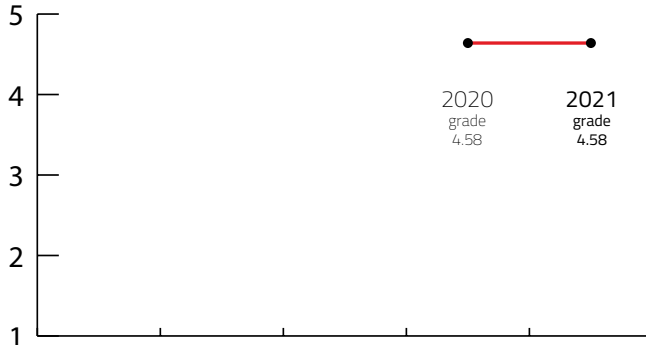

XL MEETING DESTINATION

Destination that can host more than 2,000 congress attendees

DESTINATION CAPACITY

The number of 4* and 5* category hotel rooms	14.656	Banquet hall maximum capacity	3.500
The number of 4* and 5* category hotels	66	The largest hall in the city (in m2)	39.000
Number of studios for digital and hybrid events	NA	Average internet speed when organising event	51 Mbps
Destination population	634.294	Maximum hall capacity in theatre style	6.800

ADDITIONAL DESTINATION INDICATORS 2021

ICCA Index - worldwide ranking - number of meetings	35 / 4.57	Numbeo Quality of Life Index	162.87/ 3.28
ACI Airport Connectivity Index:	6.432 / 5.00	Numbeo Safety Index	65.01 / 3.58
Nomad List Overall Score www.nomadlist.com			3.27 (optional 2022)

FIVE YEARS RESULTS

Year	2017	2018	2019	2020	2021
FINAL GRADE	/	/	/	4.58	4.58

Sources: Kongres Magazine MTLG, ICCA, Numbeo, ACI Europe

NUMBEO Quality of Life Index (higher is better) is an estimation of overall quality of life by using empirical formula which takes into account purchasing power index (higher is better), pollution index (lower is better), house price to income ratio (lower is better), cost of living index (lower is better), safety index (higher is better), health care index (higher is better), traffic commute time index (lower is better) and climate index (higher is better). www.numbeo.com