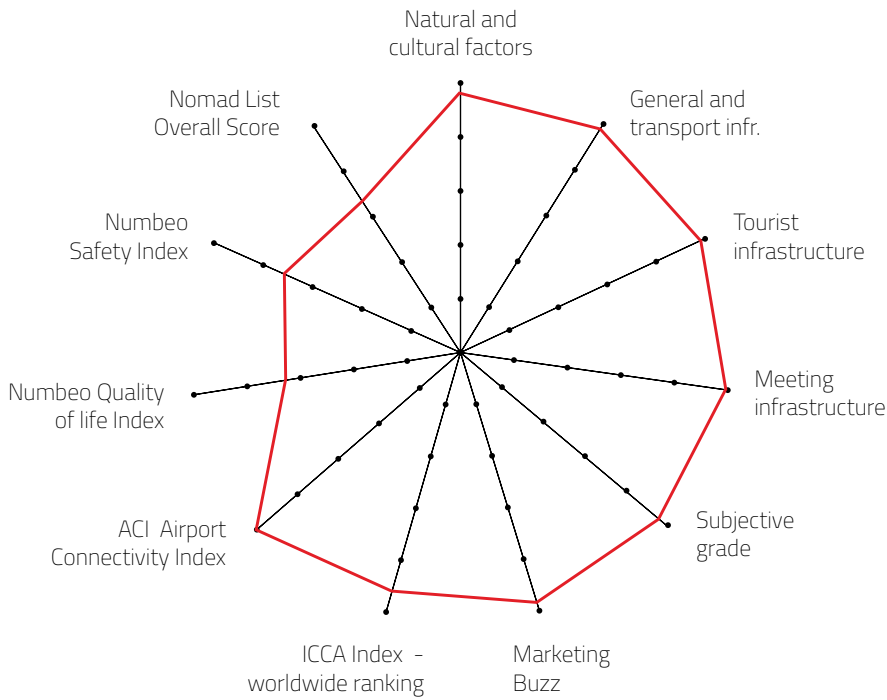

XL MEETING DESTINATION

Destination that can host more than 2,000 congress attendees

DESTINATION CAPACITY

The number of 4* and 5* category hotel rooms	14.656	Banquet hall maximum capacity	3.500
The number of 4* and 5* category hotels	66	The largest hall in the city (in m2)	39.000
Number of studios for digital and hybrid events	NA	Average internet speed when organising event	51 Mbps
Destination population	634.294	Maximum hall capacity in theatre style	6.800

ADDITIONAL DESTINATION INDICATORS 2021

ICCA Index - worldwide ranking - number of meetings	35 / 4.57	Numbeo Quality of Life Index	162.87/ 3.28
ACI Airport Connectivity Index:	6.432 / 5.00	Numbeo Safety Index	65.01 / 3.58
Nomad List Overall Score www.nomadlist.com			3.27 (optional 2022)

OVERALL PERFORMANCE 2021

Natural and cultural factors	4.91
General and transport infr.	4.97
Tourist infrastructure	4.90
Meeting infrastructure	4.99
Subjective grade	4.81
Marketing Buzz	4.83
ICCA Index - worldwide ranking	4.57
Numbeo Quality of life Index	3.28
Numbeo Safety Index	3.58
ACI Airport Connectivity Index	5.00
Nomad List Overall Score	3.27
FINAL GRADE	4.58

Individual grades explanation:

- 5 excellent meetings destination
- 4 quality meetings destination
- 3 recommendable meetings destination
- 2 average meetings destination
- 1 so-so

FOR MORE ABOUT MEETING EXPERIENCE INDEX VISIT: