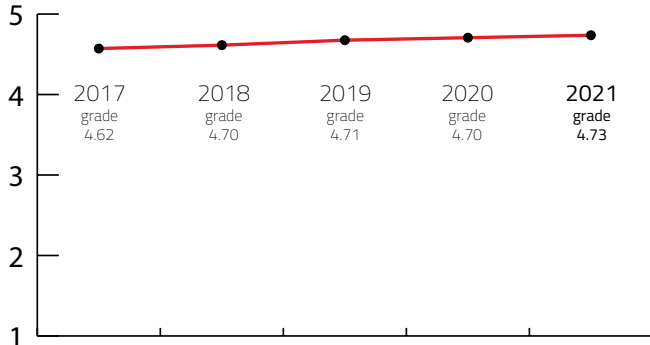

**Prague,
Czech Republic**

4,62

Destination Final Grade from 2017 to 2021

Sources: Kongres Magazine MTLG, ICCA, Numbeo, ACI Europe

NUMBEO Quality of Life Index (higher is better) is an estimation of overall quality of life by using empirical formula which takes into account purchasing power index (higher is better), pollution index (lower is better), house price to income ratio (lower is better), cost of living index (lower is better), safety index (higher is better), health care index (higher is better), traffic commute time index (lower is better) and climate index (higher is better). www.numbeo.com

NUMBEO Safety Index (higher is better) is an estimation of overall level of safety in a given city or a country. www.numbeo.com

ACI Europe Airport Connectivity (higher is better) is based on the SEO NetScan connectivity model, which measures airport connectivity in a more comprehensive way. It measures the number and quality of direct/non-stop connections as well as indirect connections via other airports. The NetScan model brings the most relevant connection components of every single market (frequency, travel time, connecting time) together into a single indicator: the Airport Connectivity Index. www.aci-europe.org

Individual grades explanation:

- 5 excellent meetings destination
- 4 quality meetings destination
- 3 recommendable meetings destination
- 2 average meetings destination
- 1 so-so

FOR MORE ABOUT MEETING EXPERIENCE INDEX VISIT:

<https://kongres-magazine.eu/mtlg-meetologues-of-new-europe/>

KONGRES

NEW EUROPE MEETINGS INDUSTRY MAGAZINE

TOLERANCA

TOLERANCA MARKETING d.o.o.
Štíhova 4, 1000 Ljubljana, Slovenia
T: +386 (0)1 430 51 03
E: gorazd.cad@toleranca.eu
www.toleranca.eu