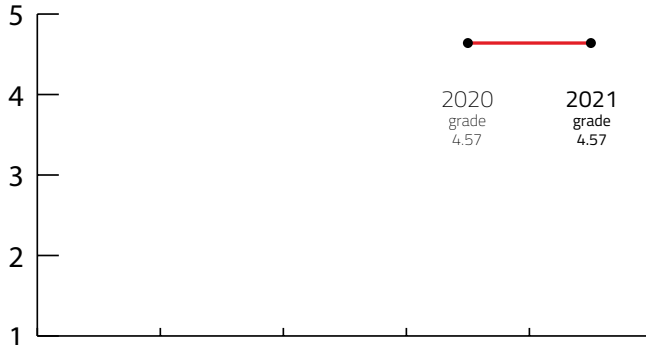

XL MEETING DESTINATION

Destination that can host more than 2,000 congress attendees

DESTINATION CAPACITY

The number of 4* and 5* category hotel rooms	48.905	Banquet hall maximum capacity	8.000
The number of 4* and 5* category hotels	349	The largest hall in the city (in m2)	12.000 sqm
Number of studios for digital and hybrid events	50	Average internet speed when organising event	16 Mbps
Destination population	2.873.000	Maximum hall capacity in theatre style	10.000

ADDITIONAL DESTINATION INDICATORS 2021

ICCA Index - worldwide ranking - number of meetings	18 / 4.80	Numbeo Quality of Life Index	148.61 / 3.05
ACI Airport Connectivity Index:	11.577 / 5.00	Numbeo Safety Index	58.69 / 3.25
Nomad List Overall Score www.nomadlist.com			2.96 (optional 2022)

FIVE YEARS RESULTS

Year	2017	2018	2019	2020	2021
FINAL GRADE	/	/	/	4.57	4.57

Rome, Italy

4,57

Destination Final Grade from 2017 to 2021

Sources: Kongres Magazine MTLG, ICCA, Numbeo, ACI Europe

NUMBEO Quality of Life Index (higher is better) is an estimation of overall quality of life by using empirical formula which takes into account purchasing power index (higher is better), pollution index (lower is better), house price to income ratio (lower is better), cost of living index (lower is better), safety index (higher is better), health care index (higher is better), traffic commute time index (lower is better) and climate index (higher is better). www.numbeo.com