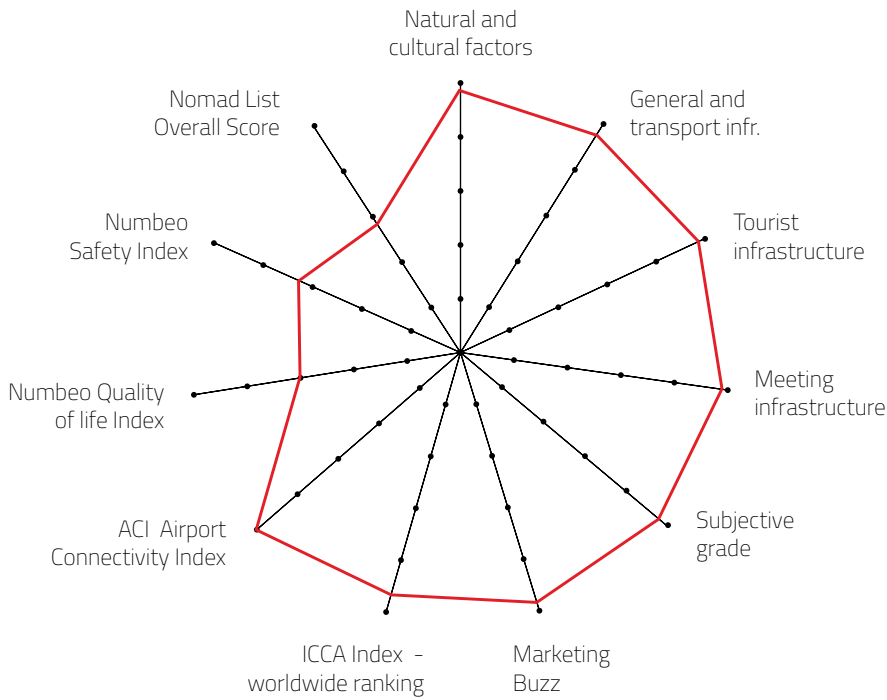

XL MEETING DESTINATION

Destination that can host more than 2,000 congress attendees

DESTINATION CAPACITY

The number of 4* and 5* category hotel rooms	48.905	Banquet hall maximum capacity	8.000
The number of 4* and 5* category hotels	349	The largest hall in the city (in m2)	12.000 sqm
Number of studios for digital and hybrid events	50	Average internet speed when organising event	16 Mbps
Destination population	2.873.000	Maximum hall capacity in theatre style	10.000

ADDITIONAL DESTINATION INDICATORS 2021

ICCA Index - worldwide ranking - number of meetings	18 / 4.80	Numbeo Quality of Life Index	148.61 / 3.05
ACI Airport Connectivity Index:	11.577 / 5.00	Numbeo Safety Index	58.69 / 3.25
Nomad List Overall Score www.nomadlist.com			2.96 (optional 2022)

OVERALL PERFORMANCE 2021

Natural and cultural factors	4.95
General and transport infr.	4.86
Tourist infrastructure	4.96
Meeting infrastructure	4.98
Subjective grade	4.90
Marketing Buzz	4.93
ICCA Index - worldwide ranking	4.80
Numbeo Quality of life Index	3.05
Numbeo Safety Index	3.25
ACI Airport Connectivity Index	5.00
Nomad List Overall Score	2.96
FINAL GRADE	4.57

Individual grades explanation:

- 5 excellent meetings destination
- 4 quality meetings destination
- 3 recommendable meetings destination
- 2 average meetings destination
- 1 so-so

FOR MORE ABOUT MEETING EXPERIENCE INDEX VISIT: