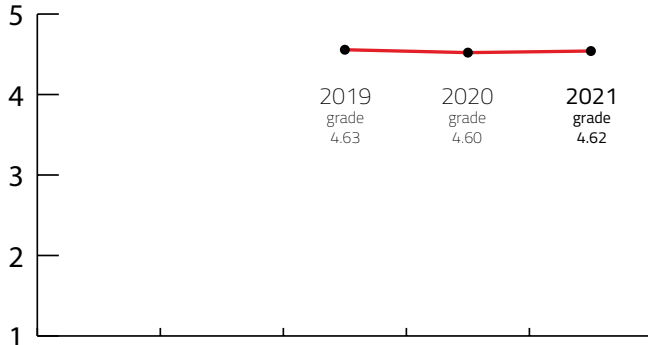

XL MEETING DESTINATION

Destination that can host more than 2,000 congress attendees

DESTINATION CAPACITY

The number of 4* and 5* category hotel rooms	59,241	Banquet hall maximum capacity	6.000
The number of 4* and 5* category hotels	262	The largest hall in the city (in m2)	12.000
Number of studios for digital and hybrid events	NA	Average internet speed when organising event	90 Mbps
Destination population	5.703.569	Maximum hall capacity in theatre style	8.500

ADDITIONAL DESTINATION INDICATORS 2021

ICCA Index - worldwide ranking - number of meetings	31 / 4.63	Numbeo Quality of Life Index	156,69 / 3.15
ACI Airport Connectivity Index:	6.000 / 5.00	Numbeo Safety Index	72,33 / 3.98
Nomad List Overall Score www.nomadlist.com			4.20 (optional 2022)

OVERALL PERFORMANCE 2021

Natural and cultural factors	4.77
General and transport infr.	4.92
Tourist infrastructure	4.99
Meeting infrastructure	4.94
Subjective grade	4.90
Marketing Buzz	4.93
ICCA Index - worldwide ranking	4.63
Numbeo Quality of life Index	3.15
Numbeo Safety Index	3.98
ACI Airport Connectivity Index	5.00
Nomad List Overall Score	4.20
FINAL GRADE	4.62

FIVE YEARS RESULTS

Year	2017	2018	2019	2020	2021
FINAL GRADE	/	/	4.63	4.60	4.62

Singapore

4,62

Destination Final Grade from 2017 to 2021

Sources: Kongres Magazine MTLG, ICCA, Numbeo, ACI Europe

NUMBEO Quality of Life Index (higher is better) is an estimation of overall quality of life by using empirical formula which takes into account purchasing power index (higher is better), pollution index (lower is better), house price to income ratio (lower is better), cost of living index (lower is better), safety index (higher is better), health care index (higher is better), traffic commute time index (lower is better) and climate index (higher is better). www.numbeo.com