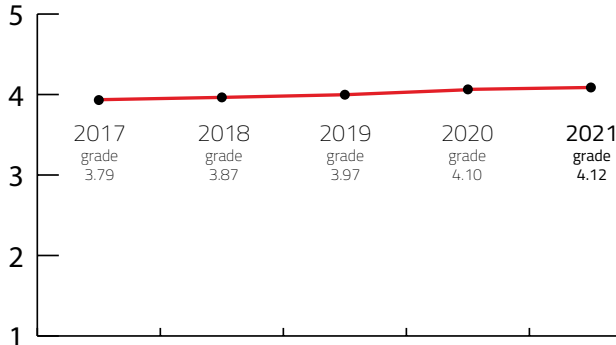

XL MEETING DESTINATION

Destination that can host more than 2,000 congress attendees

DESTINATION CAPACITY

The number of 4* and 5* category hotel rooms	5,500	Banquet hall maximum capacity	1,500
The number of 4* and 5* category hotels	100	The largest hall in the city (in m2)	9,000 m2
Number of studios for digital and hybrid events	NA	Average internet speed when organising event	30 Mbps
Destination population	1,260,120	Maximum hall capacity in theatre style	3,380

ADDITIONAL DESTINATION INDICATORS 2021

ICCA Index - worldwide ranking - number of meetings	88 / 3.92	Numbeo Quality of Life Index	121,88 / 2.47
ACI Airport Connectivity Index:	2.289 / 3.71	Numbeo Safety Index	57,81 / 3.18
Nomad List Overall Score www.nomadlist.com			3.88 (optional 2022)

OVERALL PERFORMANCE 2021

Natural and cultural factors	4.61
General and transport infr.	4.65
Tourist infrastructure	4.82
Meeting infrastructure	4.85
Subjective grade	4.73
Marketing Buzz	4.24
ICCA Index - worldwide ranking	3.92
Numbeo Quality of life Index	2.47
Numbeo Safety Index	3.18
ACI Airport Connectivity Index	3.71
Nomad List Overall Score	3.88
FINAL GRADE	4.12

FIVE YEARS RESULTS

Year	2017	2018	2019	2020	2021
FINAL GRADE	3.79	3.87	3.97	4.10	4.12

Sofia, Bulgaria

3,97

Destination Final Grade from 2017 to 2021

Sources: Kongres Magazine MTLG, ICCA, Numbeo, ACI Europe