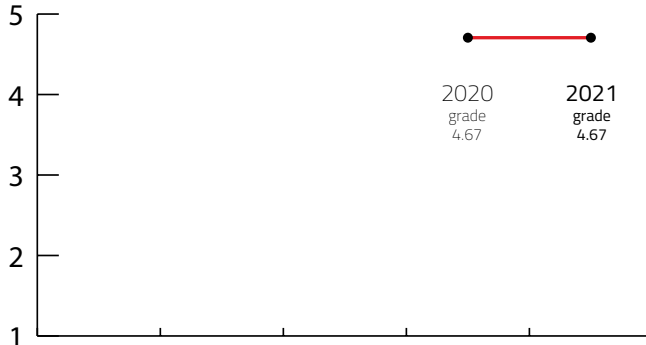

XL MEETING DESTINATION

Destination that can host more than 2,000 congress attendees

DESTINATION CAPACITY

The number of 4* and 5* category hotel rooms	22.800	Banquet hall maximum capacity	2.000
The number of 4* and 5* category hotels	178	The largest hall in the city (in m2)	25.900 sqm
Number of studios for digital and hybrid events	15	Average internet speed when organising event	39 Mbps
Destination population	975.551	Maximum hall capacity in theatre style	9.000

ADDITIONAL DESTINATION INDICATORS 2021

ICCA Index - worldwide ranking - number of meetings	22 / 4.75	Numbeo Quality of Life Index	175.06 / 3.52
ACI Airport Connectivity Index:	5.792 / 4.94	Numbeo Safety Index	74.21 / 4.07
Nomad List Overall Score www.nomadlist.com			3.92 (optional 2022)

FIVE YEARS RESULTS

Year	2017	2018	2019	2020	2021
FINAL GRADE	/	/	/	4.67	4.67

Stockholm, Sweden

4,67

Destination Final Grade from 2017 to 2021

Sources: Kongres Magazine MTLG, ICCA, Numbeo, ACI Europe

NUMBEO Quality of Life Index (higher is better) is an estimation of overall quality of life by using empirical formula which takes into account purchasing power index (higher is better), pollution index (lower is better), house price to income ratio (lower is better), cost of living index (lower is better), safety index (higher is better), health care index (higher is better), traffic commute time index (lower is better) and climate index (higher is better). www.numbeo.com