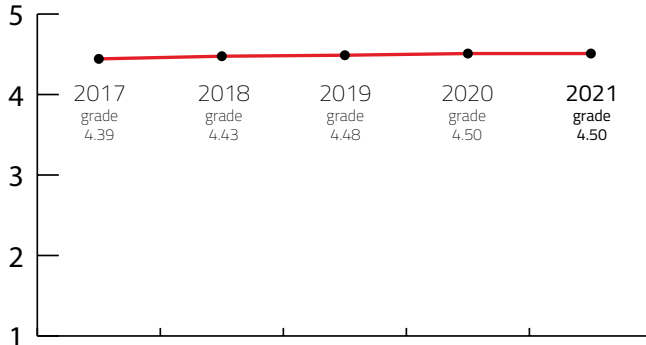

- **Digital communication index** is ranking of how well the websites of convention bureaus are optimized and how user-friendly they are based on extensive survey from May 2020.
- **ALEXA (Alexa)** is a website for researching keywords, competitors, and comparing website rankings.

OVERALL PERFORMANCE 2021

Natural and cultural factors	4.63
General and transport infr.	4.72
Tourist infrastructure	4.89
Meeting infrastructure	4.96
Subjective grade	4.79
Marketing Buzz	4.81
ICCA Index - worldwide ranking	4.61
Numbeo Quality of life Index	2.67
Numbeo Safety Index	4.01
ACI Airport Connectivity Index	4.89
Nomad List Overall Score	4.25
FINAL GRADE	4.50

FIVE YEARS RESULTS

Year	2017	2018	2019	2020	2021
FINAL GRADE	4.39	4.43	4.48	4.50	4.50

Warsaw, Poland

4,46

Destination Final Grade from 2017 to 2021

Sources: Kongres Magazine MTLG, ICCA, Numbeo, ACI Europe

NUMBEO Quality of Life Index (higher is better) is an estimation of overall quality of life by using empirical formula which takes into account purchasing power index (higher is better), pollution index (lower is better), house price to income ratio (lower is better), cost of living index (lower is better), safety index (higher is better), health care index (higher is better), traffic commute time index (lower is better) and climate index (higher is better). www.numbeo.com