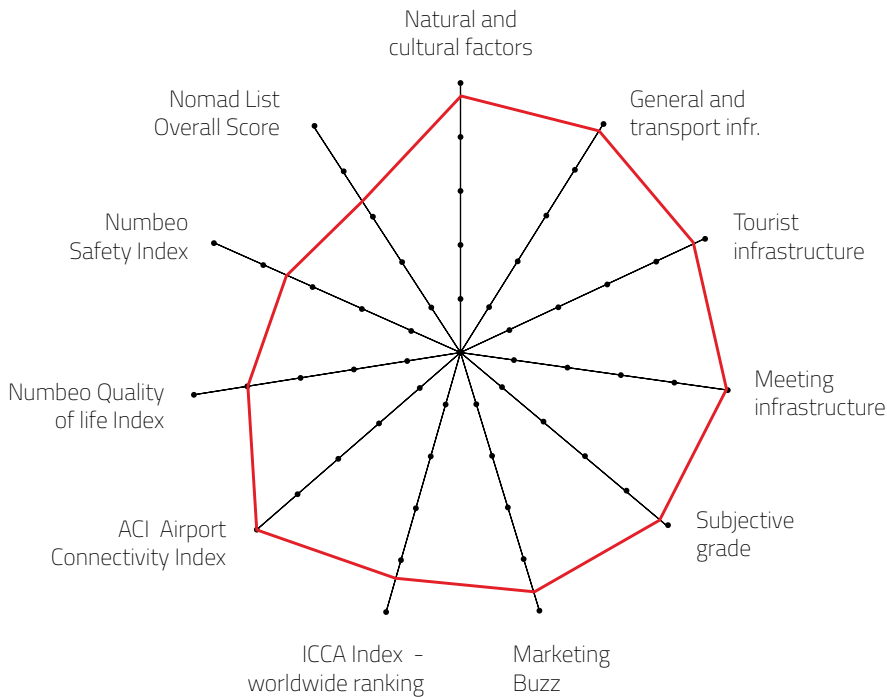

OVERALL PERFORMANCE 2021

Natural and cultural factors	4.88
General and transport infr.	4.96
Tourist infrastructure	4.90
Meeting infrastructure	4.99
Subjective grade	4.86
Marketing Buzz	4.73
ICCA Index - worldwide ranking	4.32
Numbeo Quality of life Index	3.99
Numbeo Safety Index	4.61
ACI Airport Connectivity Index	5.00
Nomad List Overall Score	3.28
FINAL GRADE	4.73

FIVE YEARS RESULTS

Year	2017	2018	2019	2020	2021
FINAL GRADE	4.62	4.70	4.71	4.70	4.73