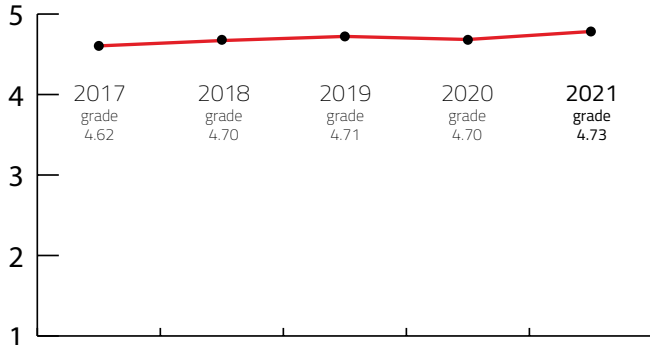

- **Digital communication index** is ranking of how well the websites of convention bureaus are optimized and how user-friendly they are based on extensive survey from May 2020.
- **ALEXA (Alexa)** is a website for researching keywords, competitors, and comparing website rankings.

## OVERALL PERFORMANCE 2021

Natural and cultural factors	4.88
General and transport infr.	4.96
Tourist infrastructure	4.90
Meeting infrastructure	4.99
Subjective grade	4.86
Marketing Buzz	4.73
ICCA Index - worldwide ranking	4.32
Numbeo Quality of life Index	3.99
Numbeo Safety Index	4.61
ACI Airport Connectivity Index	5.00
Nomad List Overall Score	3.28
<b>FINAL GRADE</b>	<b>4.73</b>

## FIVE YEARS RESULTS

Year	2017	2018	2019	2020	2021
<b>FINAL GRADE</b>	<b>4.62</b>	<b>4.70</b>	<b>4.71</b>	<b>4.70</b>	<b>4.73</b>