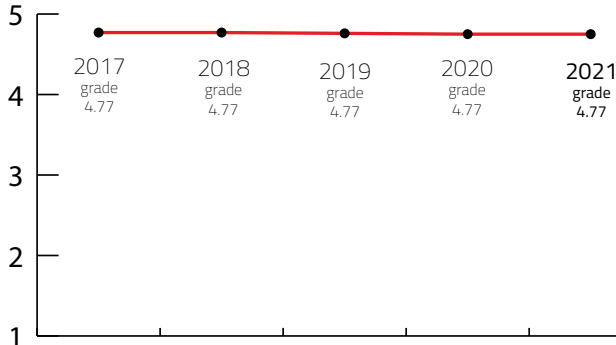

Vienna, Austria

4,76

Destination Final Grade from 2017 to 2021

Sources: Kongres Magazine MTLG, ICCA, Numbeo, ACI Europe

NUMBEO Quality of Life Index (higher is better) is an estimation of overall quality of life by using empirical formula which takes into account purchasing power index (higher is better), pollution index (lower is better), house price to income ratio (lower is better), cost of living index (lower is better), safety index (higher is better), health care index (higher is better), traffic commute time index (lower is better) and climate index (higher is better). www.numbeo.com

NUMBEO Safety Index (higher is better) is an estimation of overall level of safety in a given city or a country. www.numbeo.com

ACI Europe Airport Connectivity (higher is better) is based on the SEO NetScan connectivity model, which measures airport connectivity in a more comprehensive way. It measures the number and quality of direct/non-stop connections as well as indirect connections via other airports. The NetScan model brings the most relevant connection components of every single market (frequency, travel time, connecting time) together into a single indicator: the Airport Connectivity Index. www.aci-europe.org

Individual grades explanation:

- 5 excellent meetings destination
- 4 quality meetings destination
- 3 recommendable meetings destination
- 2 average meetings destination
- 1 so-so

FOR MORE ABOUT MEETING EXPERIENCE INDEX VISIT:

<https://kongres-magazine.eu/mtlg-meetologues-of-new-europe/>

KONGRES
NEW EUROPE MEETINGS INDUSTRY MAGAZINE

TOLERANCA

TOLERANCA MARKETING d.o.o.
Štihova 4, 1000 Ljubljana, Slovenia
T: +386 (0)1 430 51 03
E: gorazd.cad@toleranca.eu
www.toleranca.eu