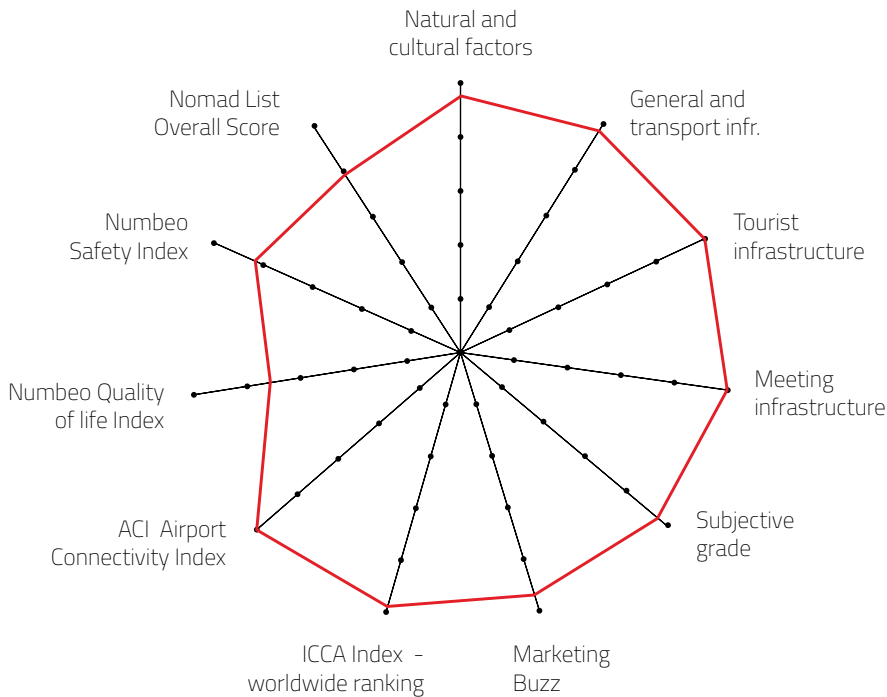

OVERALL PERFORMANCE 2021

Natural and cultural factors	4.93
General and transport infr.	4.98
Tourist infrastructure	5.00
Meeting infrastructure	5.00
Subjective grade	4.92
Marketing Buzz	4.86
ICCA Index - worldwide ranking	4.95
Numbeo Quality of life Index	3.70
Numbeo Safety Index	4.12
ACI Airport Connectivity Index	5.00
Nomad List Overall Score	3.92
FINAL GRADE	4.75

FIVE YEARS RESULTS

Year	2017	2018	2019	2020	2021
FINAL GRADE	4.77	4.77	4.76	4.75	4.75