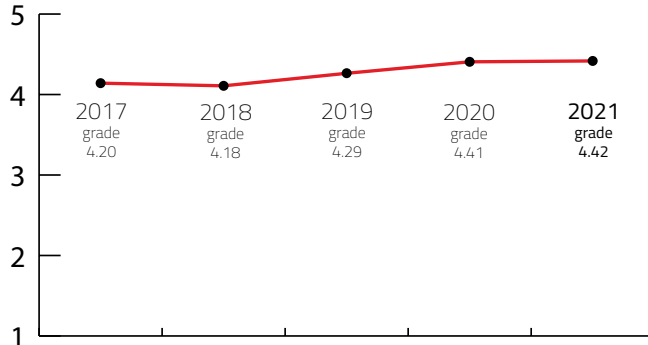

**Bratislava,
Slovakia**

4,30

Destination Final Grade from 2017 to 2021

Sources: Kongres Magazine MTLG, ICCA, Numbeo, ACI Europe

NUMBEO Quality of Life Index (higher is better) is an estimation of overall quality of life by using empirical formula which takes into account purchasing power index (higher is better), pollution index (lower is better), house price to income ratio (lower is better), cost of living index (lower is better), safety index (higher is better), health care index (higher is better), traffic commute time index (lower is better) and climate index (higher is better). www.numbeo.com

NUMBEO Safety Index (higher is better) is an estimation of overall level of safety in a given city or a country. www.numbeo.com

ACI Europe Airport Connectivity (higher is better) is based on the SEO NetScan connectivity model, which measures airport connectivity in a more comprehensive way. It measures the number and quality of direct/non-stop connections as well as indirect connections via other airports. The NetScan model brings the most relevant connection components of every single market (frequency, travel time, connecting time) together into a single indicator: the Airport Connectivity Index. www.aci-europe.org

Individual grades explanation:

- 5 excellent meetings destination
- 4 quality meetings destination
- 3 recommendable meetings destination
- 2 average meetings destination
- 1 so-so

FOR MORE ABOUT MEETING EXPERIENCE INDEX VISIT:

<https://kongres-magazine.eu/mtlg-meetologues-of-new-europe/>

KONGRES

NEW EUROPE MEETINGS INDUSTRY MAGAZINE

TOLERANCA

TOLERANCA MARKETING d.o.o.
Štihova 4, 1000 Ljubljana, Slovenia
T: +386 (0)1 430 51 03
E: gorazd.cad@toleranca.eu
www.toleranca.eu