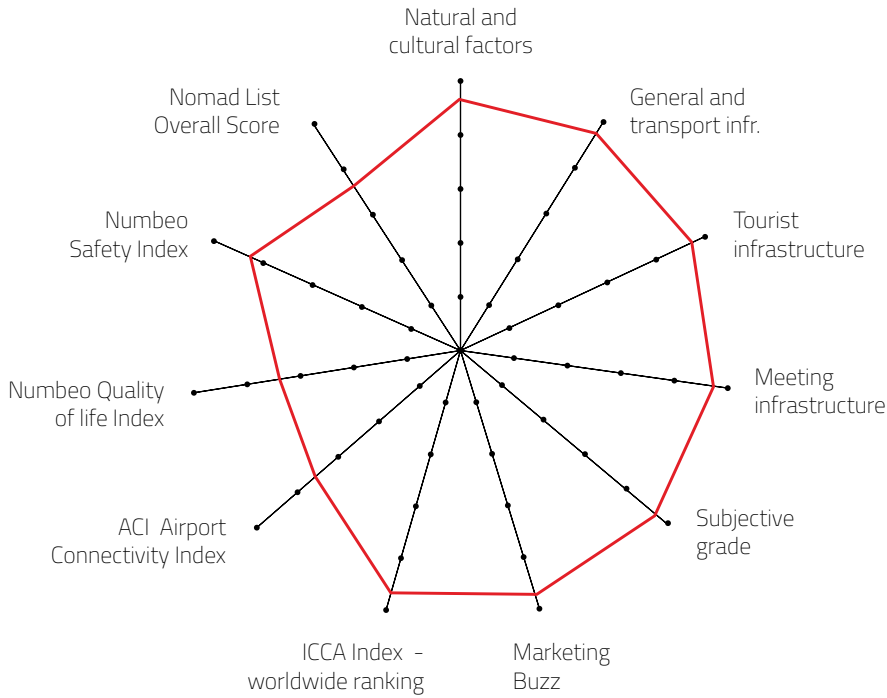

OVERALL PERFORMANCE 2021

Natural and cultural factors	4.77
General and transport infr.	4.88
Tourist infrastructure	4.88
Meeting infrastructure	4.86
Subjective grade	4.86
Marketing Buzz	4.86
ICCA Index - worldwide ranking	3.82
Numeo Quality of life Index	3.36
Numeo Safety Index	4.29
ACI Airport Connectivity Index	3.62
Nomad List Overall Score	3.69
FINAL GRADE	4.42

FIVE YEARS RESULTS

Year	2017	2018	2019	2020	2021
FINAL GRADE	4.20	4.18	4.29	4.41	4.42