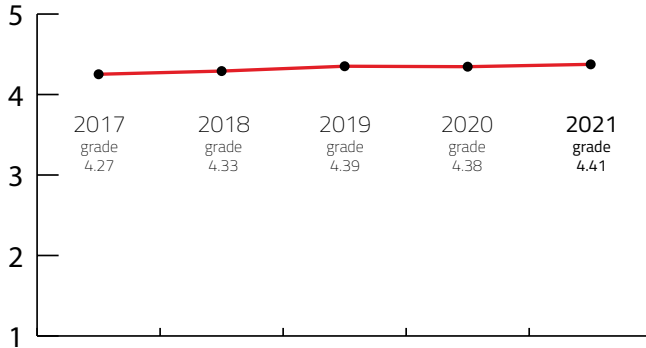

M MEETING DESTINATION

Destination that can host up to 1,200 congress attendees

DESTINATION CAPACITY

The number of 4* and 5* category hotel rooms	4,006	Banquet hall maximum capacity	700
The number of 4* and 5* category hotels	28	The largest hall in the city (in m2)	890 m2
Number of studios for digital and hybrid events	2	Average internet speed when organising event	20 Mbps
Destination population	42,615	Maximum hall capacity in theatre style	1,200

Index: Banquet hall maximum capacity / Maximum hall capacity in theatre style	171,43 lower is better
Index: Hotel Rooms / Maximum hall capacity in theatre style	29,96 lower is better

OVERALL PERFORMANCE 2021

FIVE YEARS RESULTS

Year	2017	2018	2019	2020	2021
FINAL GRADE	4.27	4.33	4.39	4.38	4.41

Sources: Kongres Magazine MTLG, ICCA, Numbeo, ACI Europe

NUMBEO Quality of Life Index (higher is better) is an estimation of overall quality of life by using empirical formula which takes into account purchasing power index (higher is better), pollution index (lower is better), house price to income ratio (lower is better), cost of living index (lower is better), safety index (higher is better), health care index (higher is better), traffic commute time index (lower is better) and climate index (higher is better). www.numbeo.com