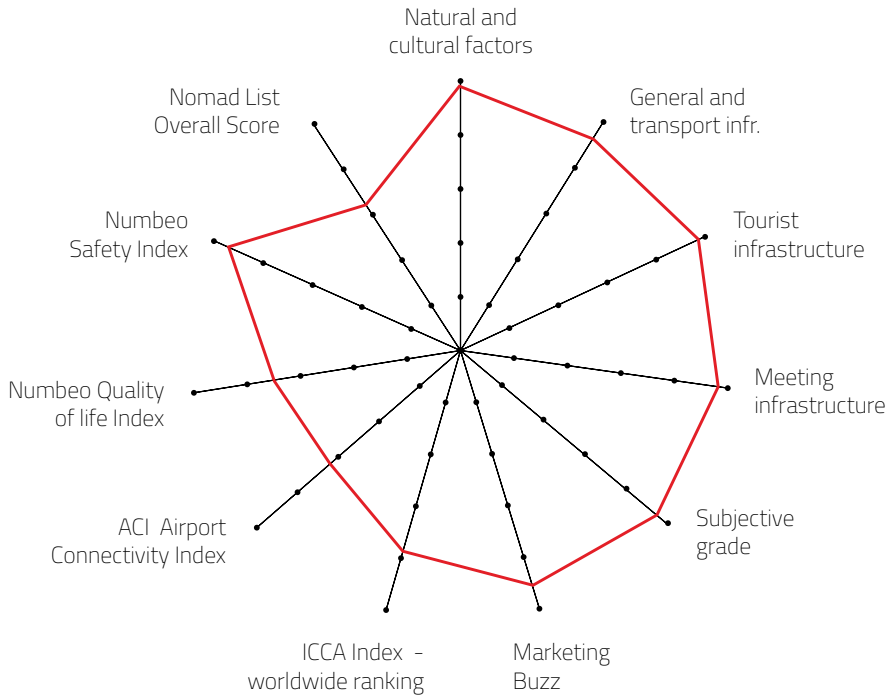

OVERALL PERFORMANCE 2021

Natural and cultural factors	4.96
General and transport infr.	4.64
Tourist infrastructure	4.92
Meeting infrastructure	4.87
Subjective grade	4.85
Marketing Buzz	4.55
ICCA Index - worldwide ranking	3.92
Numbeo Quality of life Index	3.50
Numbeo Safety Index	4.71
ACI Airport Connectivity Index	3.19
Nomad List Overall Score	3.30
FINAL GRADE	4.41

FIVE YEARS RESULTS

Year	2017	2018	2019	2020	2021
FINAL GRADE	4.27	4.33	4.39	4.38	4.41