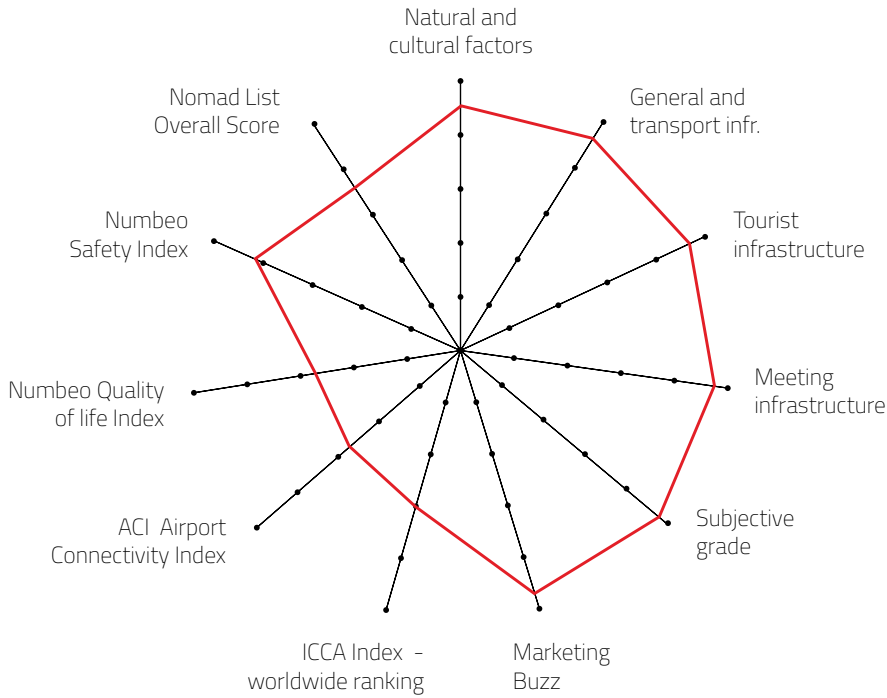

OVERALL PERFORMANCE 2021

Natural and cultural factors	4.54
General and transport infr.	4.65
Tourist infrastructure	4.71
Meeting infrastructure	4.81
Subjective grade	4.73
Marketing Buzz	4.62
ICCA Index - worldwide ranking	3.02
Numbeo Quality of life Index	2.82
Numbeo Safety Index	4.12
ACI Airport Connectivity Index	2.82
Nomad List Overall Score	3.66
FINAL GRADE	4.08

FIVE YEARS RESULTS

Year	2017	2018	2019	2020	2021
FINAL GRADE	4.02	3.98	3.99	3.99	4.08