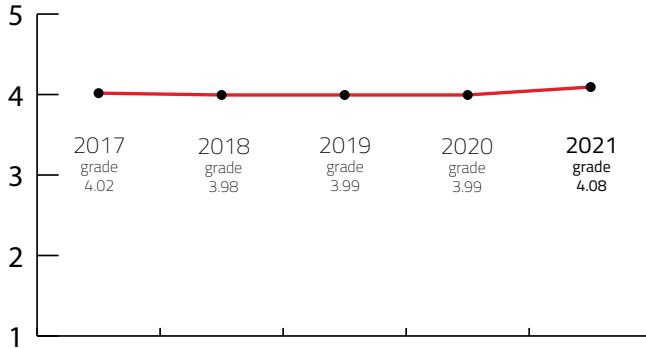

L MEETING DESTINATION

Destination that can host up to 2,000 congress attendees

DESTINATION CAPACITY

The number of 4* and 5* category hotel rooms	1,406	Banquet hall maximum capacity	3,600
The number of 4* and 5* category hotels	13	The largest hall in the city (in m2)	12,000 m2
Number of studios for digital and hybrid events	NA	Average internet speed when organising event	27 Mbps
Destination population	461,489	Maximum hall capacity in theatre style	6,000

Index: Banquet hall maximum capacity / Maximum hall capacity in theatre style	166,67 lower is better
Index: Hotel Rooms / Maximum hall capacity in theatre style	426,74 lower is better

OVERALL PERFORMANCE 2021

FIVE YEARS RESULTS

Year	2017	2018	2019	2020	2021
FINAL GRADE	4.02	3.98	3.99	3.99	4.08

Sources: Kongres Magazine MTLG, ICCA, Numbeo, ACI Europe

NUMBEO Quality of Life Index (higher is better) is an estimation of overall quality of life by using empirical formula which takes into account purchasing power index (higher is better), pollution index (lower is better), house price to income ratio (lower is better), cost of living index (lower is better), safety index (higher is better), health care index (higher is better), traffic commute time index (lower is better) and climate index (higher is better). www.numbeo.com