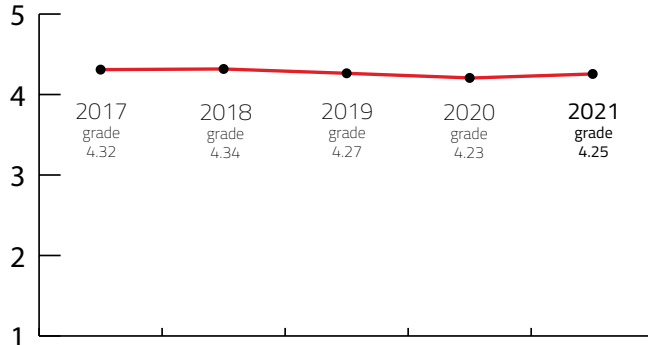

**Graz,
Austria**

4,28

Destination Final Grade from 2017 to 2021

Sources: Kongres Magazine MTLG, ICCA, Numbeo, ACI Europe

NUMBEO Quality of Life Index (higher is better) is an estimation of overall quality of life by using empirical formula which takes into account purchasing power index (higher is better), pollution index (lower is better), house price to income ratio (lower is better), cost of living index (lower is better), safety index (higher is better), health care index (higher is better), traffic commute time index (lower is better) and climate index (higher is better). www.numbeo.com

NUMBEO Safety Index (higher is better) is an estimation of overall level of safety in a given city or a country. www.numbeo.com

ACI Europe Airport Connectivity (higher is better) is based on the SEO NetScan connectivity model, which measures airport connectivity in a more comprehensive way. It measures the number and quality of direct/non-stop connections as well as indirect connections via other airports. The NetScan model brings the most relevant connection components of every single market (frequency, travel time, connecting time) together into a single indicator: the Airport Connectivity Index. www.aci-europe.org

Individual grades explanation:

- 5 excellent meetings destination
- 4 quality meetings destination
- 3 recommendable meetings destination
- 2 average meetings destination
- 1 so-so

FOR MORE ABOUT MEETING EXPERIENCE INDEX VISIT:

<https://kongres-magazine.eu/mtlg-meetologues-of-new-europe/>

KONGRES

NEW EUROPE MEETINGS INDUSTRY MAGAZINE

TOLERANCA

TOLERANCA MARKETING d.o.o.
Štihova 4, 1000 Ljubljana, Slovenia
T: +386 (0)1 430 51 03
E: gorazd.cad@toleranca.eu
www.toleranca.eu