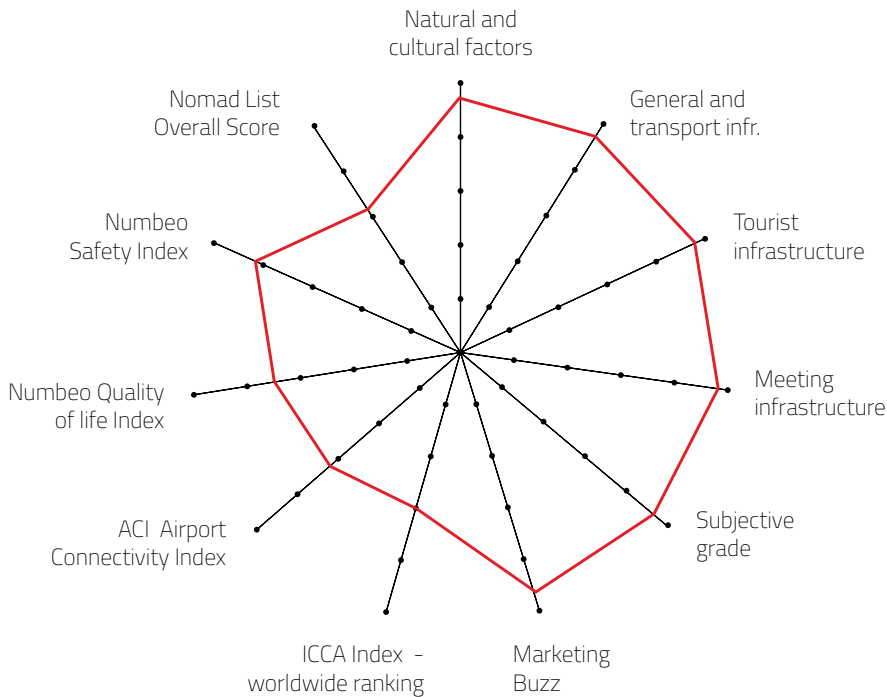

OVERALL PERFORMANCE 2021

Natural and cultural factors	4.79
General and transport infr.	4.73
Tourist infrastructure	4.83
Meeting infrastructure	4.92
Subjective grade	4.75
Marketing Buzz	4.71
ICCA Index - worldwide ranking	3.02
Numbeo Quality of life Index	3.46
Numbeo Safety Index	4.11
ACI Airport Connectivity Index	3.17
Nomad List Overall Score	3.15
FINAL GRADE	4.25

FIVE YEARS RESULTS

Year	2017	2018	2019	2020	2021
FINAL GRADE	4.32	4.34	4.27	4.23	4.25