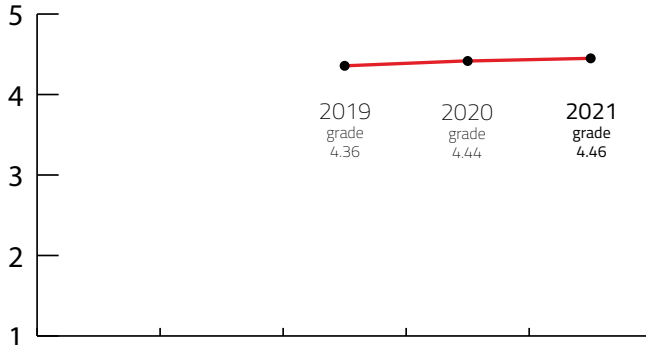

L MEETING DESTINATION

Destination that can host up to 2,000 congress attendees

DESTINATION CAPACITY

The number of 4* and 5* category hotel rooms	3,681	Banquet hall maximum capacity	1,500
The number of 4* and 5* category hotels	26	The largest hall in the city (in m2)	12,000 m2
Number of studios for digital and hybrid events	5	Average internet speed when organising event	33 Mbps
Destination population	547, 757	Maximum hall capacity in theatre style	2,161

Index: Banquet hall maximum capacity / Maximum hall capacity in theatre style	144,07 lower is better
Index: Hotel Rooms / Maximum hall capacity in theatre style	58,71 lower is better

OVERALL PERFORMANCE 2021

FIVE YEARS RESULTS

Year	2017	2018	2019	2020	2021
FINAL GRADE	/	/	4.36	4.44	4.46

Sources: Kongres Magazine MTLG, ICCA, Numbeo, ACI Europe

NUMBEO Quality of Life Index (higher is better) is an estimation of overall quality of life by using empirical formula which takes into account purchasing power index (higher is better), pollution index (lower is better), house price to income ratio (lower is better), cost of living index (lower is better), safety index (higher is better), health care index (higher is better), traffic commute time index (lower is better) and climate index (higher is better). www.numbeo.com