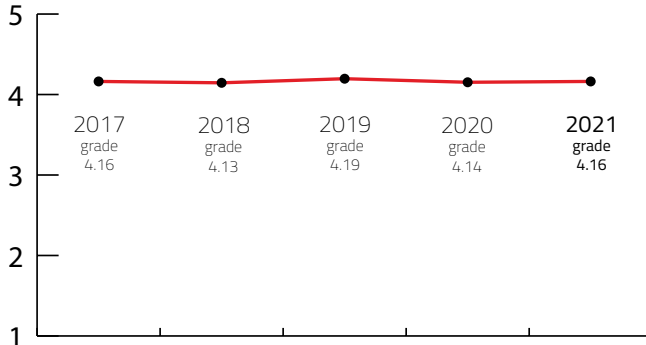

L MEETING DESTINATION

Destination that can host up to 2,000 congress attendees

DESTINATION CAPACITY

The number of 4* and 5* category hotel rooms	1,889	Banquet hall maximum capacity	800
The number of 4* and 5* category hotels	24	The largest hall in the city (in m2)	5,660 m2
Number of studios for digital and hybrid events	NA	Average internet speed when organising event	40 Mbps
Destination population	130,894	Maximum hall capacity in theatre style	1,500

Index: Banquet hall maximum capacity / Maximum hall capacity in theatre style	187,50 lower is better
Index: Hotel Rooms / Maximum hall capacity in theatre style	79,41 lower is better

OVERALL PERFORMANCE 2021

FIVE YEARS RESULTS

Year	2017	2018	2019	2020	2021
FINAL GRADE	4.16	4.13	4.19	4.14	4.16

Sources: Kongres Magazine MTLG, ICCA, Numbeo, ACI Europe

NUMBEO Quality of Life Index (higher is better) is an estimation of overall quality of life by using empirical formula which takes into account purchasing power index (higher is better), pollution index (lower is better), house price to income ratio (lower is better), cost of living index (lower is better), safety index (higher is better), health care index (higher is better), traffic commute time index (lower is better) and climate index (higher is better). www.numbeo.com