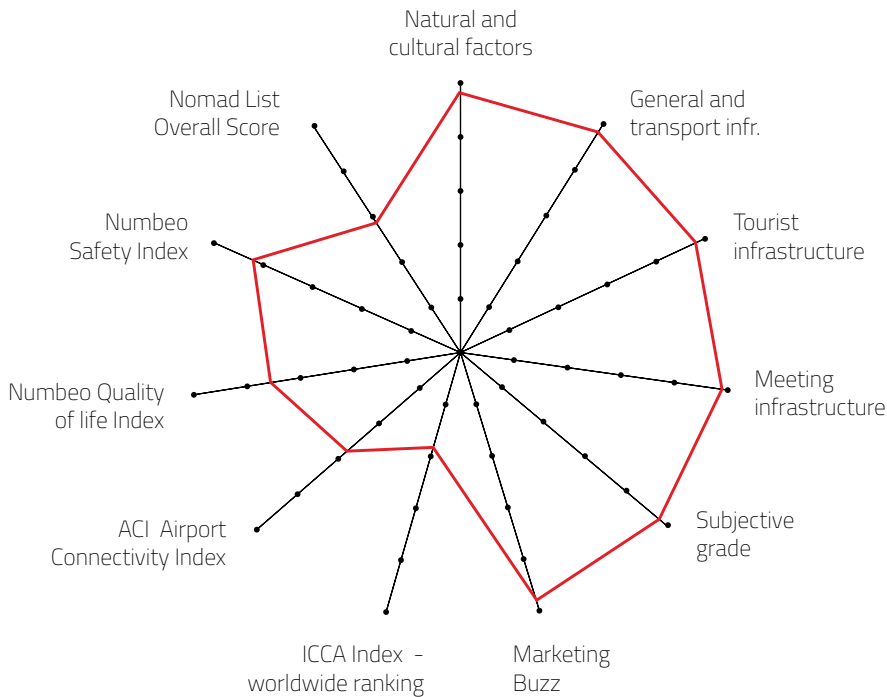

OVERALL PERFORMANCE 2021

Natural and cultural factors	4.86
General and transport infr.	4.78
Tourist infrastructure	4.86
Meeting infrastructure	4.94
Subjective grade	4.80
Marketing Buzz	4.81
ICCA Index - worldwide ranking	1.92
Numbeo Quality of life Index	3.59
Numbeo Safety Index	4.19
ACI Airport Connectivity Index	2.84
Nomad List Overall Score	2.91
FINAL GRADE	4.16

FIVE YEARS RESULTS

Year	2017	2018	2019	2020	2021
FINAL GRADE	4.16	4.13	4.19	4.14	4.16