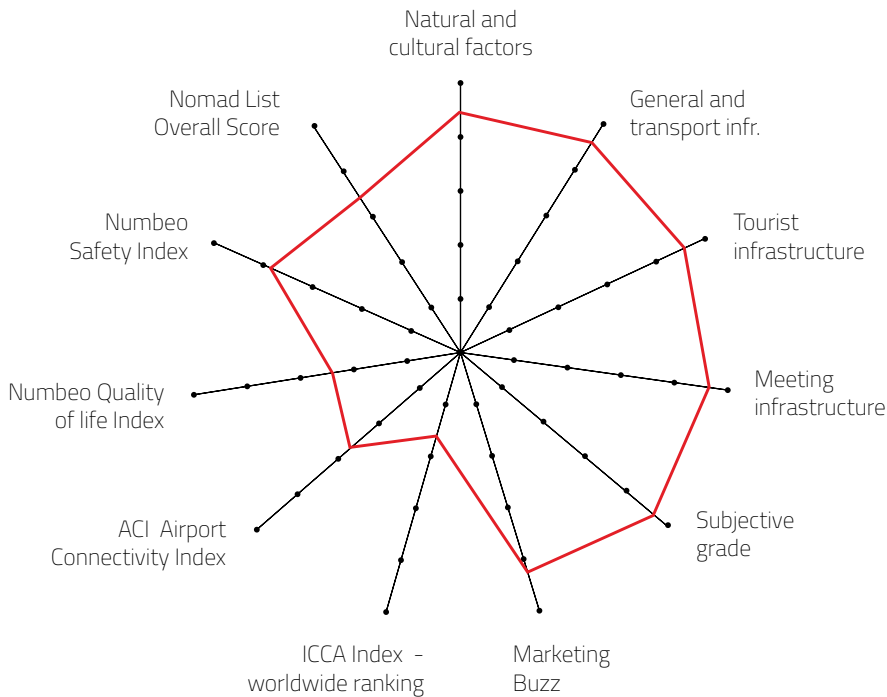

OVERALL PERFORMANCE 2021

Natural and cultural factors	4.41
General and transport infr.	4.60
Tourist infrastructure	4.61
Meeting infrastructure	4.66
Subjective grade	4.67
Marketing Buzz	4.29
ICCA Index - worldwide ranking	1.67
Numbeo Quality of life Index	2.43
Numbeo Safety Index	3.90
ACI Airport Connectivity Index	2.82
Nomad List Overall Score	3.41
FINAL GRADE	3.81

FIVE YEARS RESULTS

Year	2017	2018	2019	2020	2021
FINAL GRADE	3.70	3.70	3.72	3.77	3.81