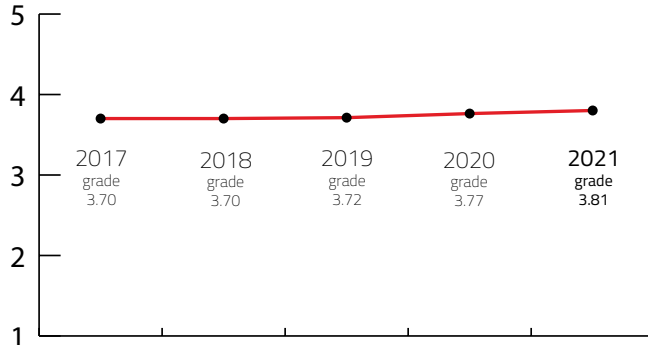

Katowice, Poland

3,74

Destination Final Grade from 2017 to 2021

Sources: Kongres Magazine MTLG, ICCA, Numbeo, ACI Europe

NUMBEO Quality of Life Index (higher is better) is an estimation of overall quality of life by using empirical formula which takes into account purchasing power index (higher is better), pollution index (lower is better), house price to income ratio (lower is better), cost of living index (lower is better), safety index (higher is better), health care index (higher is better), traffic commute time index (lower is better) and climate index (higher is better). www.numbeo.com

NUMBEO Safety Index (higher is better) is an estimation of overall level of safety in a given city or a country. www.numbeo.com

ACI Europe Airport Connectivity (higher is better) is based on the SEO NetScan connectivity model, which measures airport connectivity in a more comprehensive way. It measures the number and quality of direct/non-stop connections as well as indirect connections via other airports. The NetScan model brings the most relevant connection components of every single market (frequency, travel time, connecting time) together into a single indicator: the Airport Connectivity Index. www.aci-europe.org

Individual grades explanation:

- 5 excellent meetings destination
- 4 quality meetings destination
- 3 recommendable meetings destination
- 2 average meetings destination
- 1 so-so

FOR MORE ABOUT MEETING EXPERIENCE INDEX VISIT:

<https://kongres-magazine.eu/mtlg-meetologues-of-new-europe/>

KONGRES
NEW EUROPE MEETINGS INDUSTRY MAGAZINE

TOLERANCA

TOLERANCA MARKETING d.o.o.
Štihova 4, 1000 Ljubljana, Slovenia
T: +386 (0)1 430 51 03
E: gorazd.cad@toleranca.eu
www.toleranca.eu