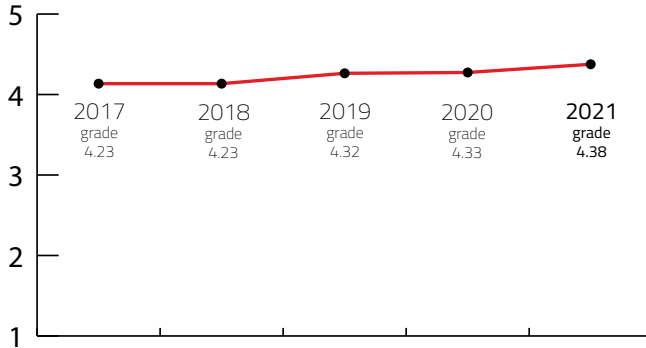

L MEETING DESTINATION

Destination that can host up to 2,000 congress attendees

DESTINATION CAPACITY

The number of 4* and 5* category hotel rooms	5,999	Banquet hall maximum capacity	2,700
The number of 4* and 5* category hotels	74	The largest hall in the city (in m2)	5,000 m2
Number of studios for digital and hybrid events	13	Average internet speed when organising event	33 Mbps
Destination population	780,981	Maximum hall capacity in theatre style	4,000

Index: Banquet hall maximum capacity / Maximum hall capacity in theatre style	434,78 lower is better
Index: Hotel Rooms / Maximum hall capacity in theatre style	66,68 lower is better

OVERALL PERFORMANCE 2021

FIVE YEARS RESULTS

Year	2017	2018	2019	2020	2021
FINAL GRADE	4.23	4.23	4.32	4.33	4.38

Sources: Kongres Magazine MTLG, ICCA, Numeo, ACI Europe

NUMBEO Quality of Life Index (higher is better) is an estimation of overall quality of life by using empirical formula which takes into account purchasing power index (higher is better), pollution index (lower is better), house price to income ratio (lower is better), cost of living index (lower is better), safety index (higher is better), health care index (higher is better), traffic commute time index (lower is better) and climate index (higher is better). www.numbeo.com