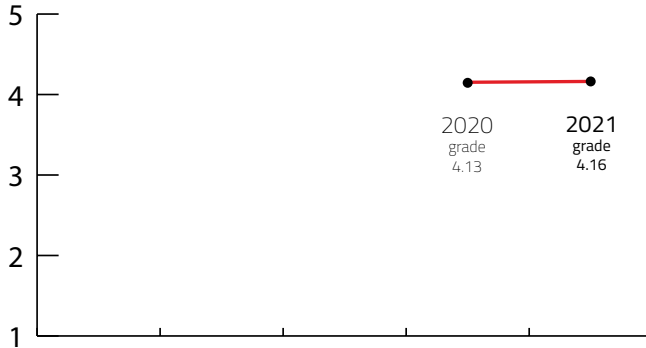

L MEETING DESTINATION

Destination that can host up to 2,000 congress attendees

DESTINATION CAPACITY

The number of 4* and 5* category hotel rooms	1,250	Banquet hall maximum capacity	2,500
The number of 4* and 5* category hotels	16	The largest hall in the city (in m2)	4,300 m2
Number of studios for digital and hybrid events	NA	Average internet speed when organising event	28 Mbps
Destination population	203,012	Maximum hall capacity in theatre style	3,000

Index: Banquet hall maximum capacity / Maximum hall capacity in theatre style	120,00 lower is better
Index: Hotel Rooms / Maximum hall capacity in theatre style	240,00 lower is better

OVERALL PERFORMANCE 2021

FIVE YEARS RESULTS

Year	2017	2018	2019	2020	2021
FINAL GRADE	/	/	/	4.13	4.16

**Linz,
Austria**

4,15

Destination Final Grade from 2017 to 2021

Sources: Kongres Magazine MTLG, ICCA, Numbeo, ACI Europe

NUMBEO Quality of Life Index (higher is better) is an estimation of overall quality of life by using empirical formula which takes into account purchasing power index (higher is better), pollution index (lower is better), house price to income ratio (lower is better), cost of living index (lower is better), safety index (higher is better), health care index (higher is better), traffic commute time index (lower is better) and climate index (higher is better). www.numbeo.com