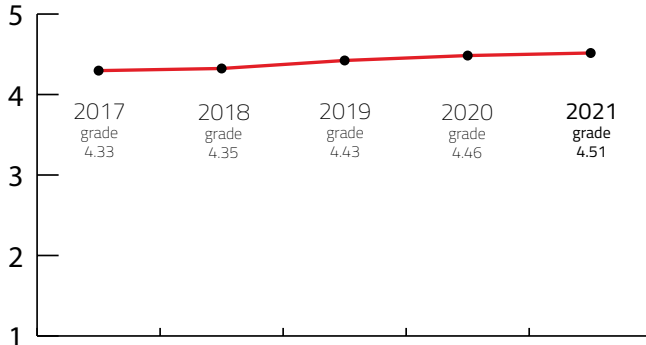

## DESTINATION CAPACITY

The number of 4* and 5* category hotel rooms	2,120	Banquet hall maximum capacity	1,200
The number of 4* and 5* category hotels	23	The largest hall in the city (in m2)	2,456 m2
Number of studios for digital and hybrid events	10	Average internet speed when organising event	56 Mbps
Destination population	279,756	Maximum hall capacity in theatre style	2,200

Index: Banquet hall maximum capacity / Maximum hall capacity in theatre style	204,67 lower is better
Index: Hotel Rooms / Maximum hall capacity in theatre style	115,85 lower is better

## OVERALL PERFORMANCE 2021

Natural and cultural factors	4.93
General and transport infr.	4.85
Tourist infrastructure	4.90
Meeting infrastructure	4.97
Subjective grade	4.86
Marketing Buzz	4.93
ICCA Index - worldwide ranking	4.47
Numbeo Quality of life Index	3.52
Numbeo Safety Index	4.39
ACI Airport Connectivity Index	3.24
Nomad List Overall Score	3.90
<b>FINAL GRADE</b>	<b>4.51</b>

## FIVE YEARS RESULTS

Year	2017	2018	2019	2020	2021
<b>FINAL GRADE</b>	<b>4.33</b>	<b>4.35</b>	<b>4.43</b>	<b>4.46</b>	<b>4.51</b>

Sources: Kongres Magazine MTLG, ICCA, Numbeo, ACI Europe

**NUMBEO Quality of Life Index (higher is better)** is an estimation of overall quality of life by using empirical formula which takes into account purchasing power index (higher is better), pollution index (lower is better), house price to income ratio (lower is better), cost of living index (lower is better), safety index (higher is better), health care index (higher is better), traffic commute time index (lower is better) and climate index (higher is better). [www.numbeo.com](http://www.numbeo.com)