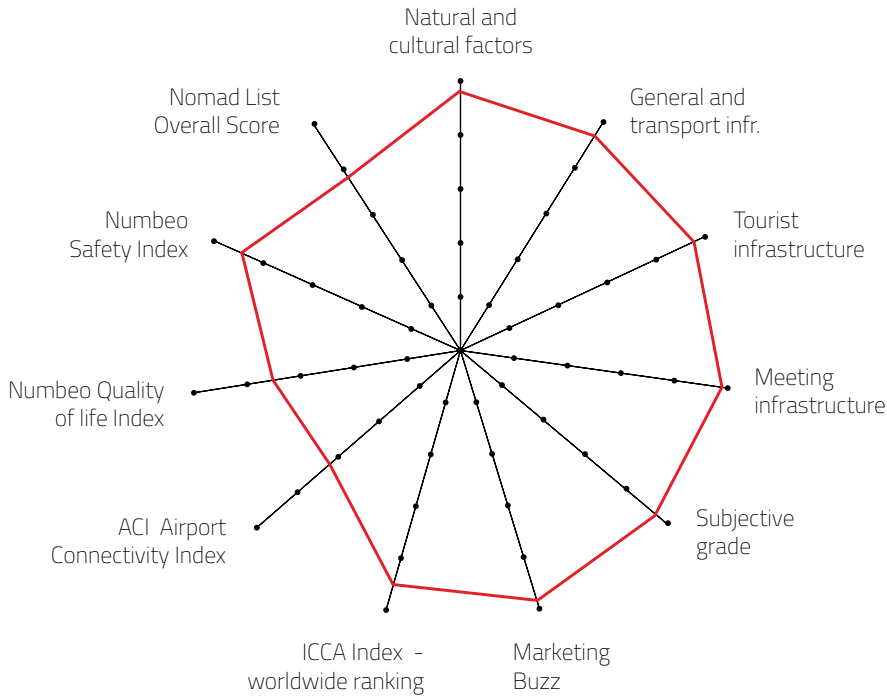

OVERALL PERFORMANCE 2021

Natural and cultural factors	4.93
General and transport infr.	4.85
Tourist infrastructure	4.90
Meeting infrastructure	4.97
Subjective grade	4.86
Marketing Buzz	4.93
ICCA Index - worldwide ranking	4.47
Numbeo Quality of life Index	3.52
Numbeo Safety Index	4.39
ACI Airport Connectivity Index	3.24
Nomad List Overall Score	3.90
FINAL GRADE	4.51

FIVE YEARS RESULTS

Year	2017	2018	2019	2020	2021
FINAL GRADE	4.33	4.35	4.43	4.46	4.51