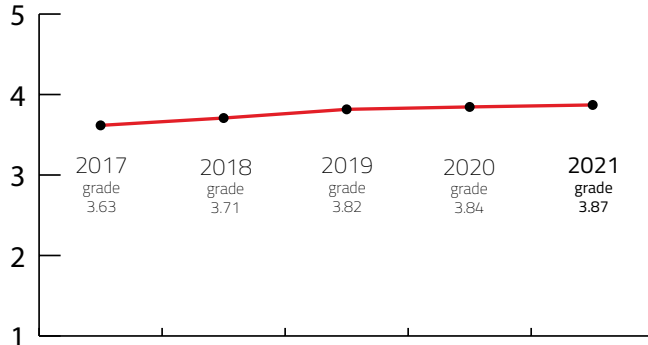

## FIVE YEARS RESULTS

Year	2017	2018	2019	2020	2021
<b>FINAL GRADE</b>	<b>3.63</b>	<b>3.71</b>	<b>3.82</b>	<b>3.84</b>	<b>3.87</b>

Sources: Kongres Magazine MTLG, ICCA, Numbeo, ACI Europe

**NUMBEO Quality of Life Index (higher is better)** is an estimation of overall quality of life by using empirical formula which takes into account purchasing power index (higher is better), pollution index (lower is better), house price to income ratio (lower is better), cost of living index (lower is better), safety index (higher is better), health care index (higher is better), traffic commute time index (lower is better) and climate index (higher is better). [www.numbeo.com](http://www.numbeo.com)