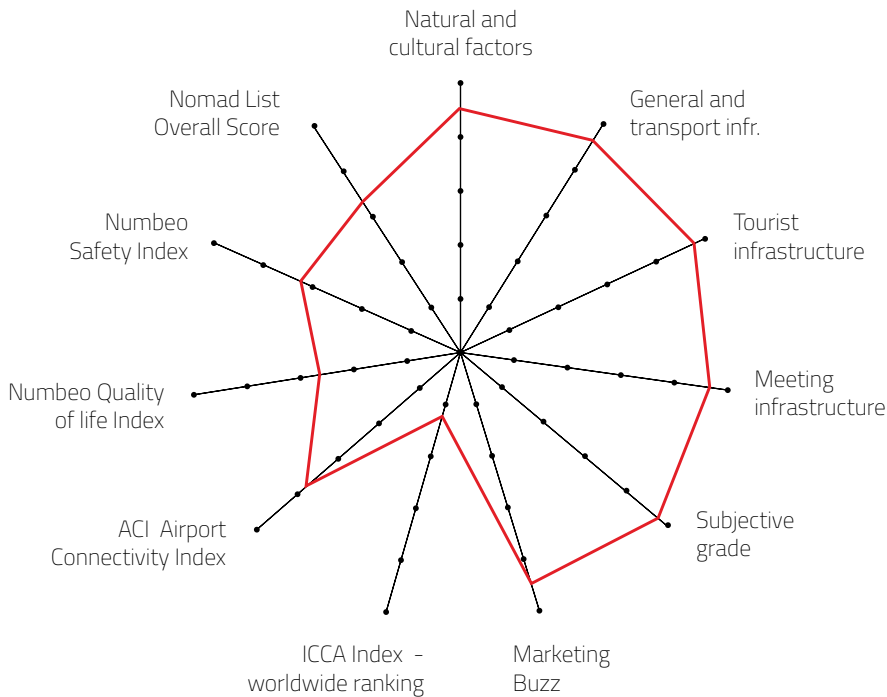

OVERALL PERFORMANCE 2021

Natural and cultural factors	4.56
General and transport infr.	4.60
Tourist infrastructure	4.80
Meeting infrastructure	4.57
Subjective grade	4.80
Marketing Buzz	4.39
ICCA Index - worldwide ranking	1.25
Numbeo Quality of life Index	2.71
Numbeo Safety Index	3.25
ACI Airport Connectivity Index	3.78
Nomad List Overall Score	3.36
FINAL GRADE	3.87

FIVE YEARS RESULTS

Year	2017	2018	2019	2020	2021
FINAL GRADE	3.63	3.71	3.82	3.84	3.87