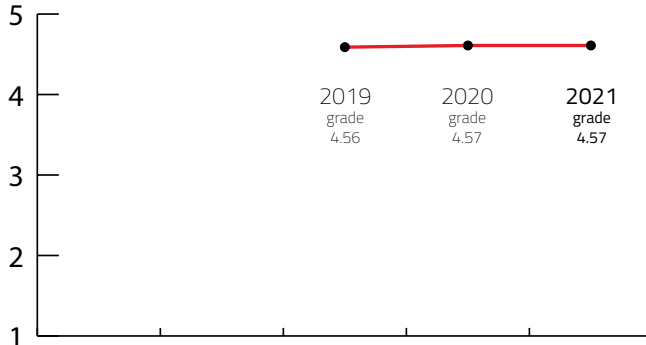

- **Digital communication index** is ranking of how well the websites of convention bureaus are optimized and how user-friendly they are based on extensive survey from May 2020.
- **ALEXA (Alexa)** is a website for researching keywords, competitors, and comparing website rankings.

OVERALL PERFORMANCE 2021

Natural and cultural factors	4.95
General and transport infr.	4.96
Tourist infrastructure	5.00
Meeting infrastructure	4.99
Subjective grade	4.91
Marketing Buzz	4.92
ICCA Index - worldwide ranking	5.00
Numbeo Quality of life Index	3.03
Numbeo Safety Index	2.91
ACI Airport Connectivity Index	5.00
Nomad List Overall Score	3.71
FINAL GRADE	4.57

FIVE YEARS RESULTS

Year	2017	2018	2019	2020	2021
FINAL GRADE	/	/	4.56	4.57	4.57

Paris, France

4,57

Destination Final Grade from 2017 to 2021

Sources: Kongres Magazine MTLG, ICCA, Numbeo, ACI Europe

NUMBEO Quality of Life Index (higher is better) is an estimation of overall quality of life by using empirical formula which takes into account purchasing power index (higher is better), pollution index (lower is better), house price to income ratio (lower is better), cost of living index (lower is better), safety index (higher is better), health care index (higher is better), traffic commute time index (lower is better) and climate index (higher is better). www.numbeo.com