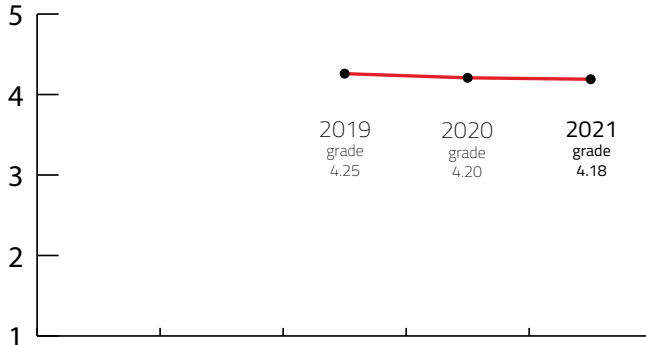

L MEETING DESTINATION

Destination that can host up to 2,000 congress attendees

DESTINATION CAPACITY

The number of 4* and 5* category hotel rooms	5,256	Banquet hall maximum capacity	1,500
The number of 4* and 5* category hotels	75	The largest hall in the city (in m2)	9,200 m2
Number of studios for digital and hybrid events	NA	Average internet speed when organising event	24 Mbps
Destination population	627,487	Maximum hall capacity in theatre style	5,100

Index: Banquet hall maximum capacity / Maximum hall capacity in theatre style	340,00 lower is better
Index: Hotel Rooms / Maximum hall capacity in theatre style	97,03 lower is better

OVERALL PERFORMANCE 2021

FIVE YEARS RESULTS

Year	2017	2018	2019	2020	2021
FINAL GRADE	/	/	4.25	4.20	4.18

Riga, Latvia

4,21

Destination Final Grade from 2017 to 2021

Sources: Kongres Magazine MTLG, ICCA, Numbeo, ACI Europe

NUMBEO Quality of Life Index (higher is better) is an estimation of overall quality of life by using empirical formula which takes into account purchasing power index (higher is better), pollution index (lower is better), house price to income ratio (lower is better), cost of living index (lower is better), safety index (higher is better), health care index (higher is better), traffic commute time index (lower is better) and climate index (higher is better). www.numbeo.com