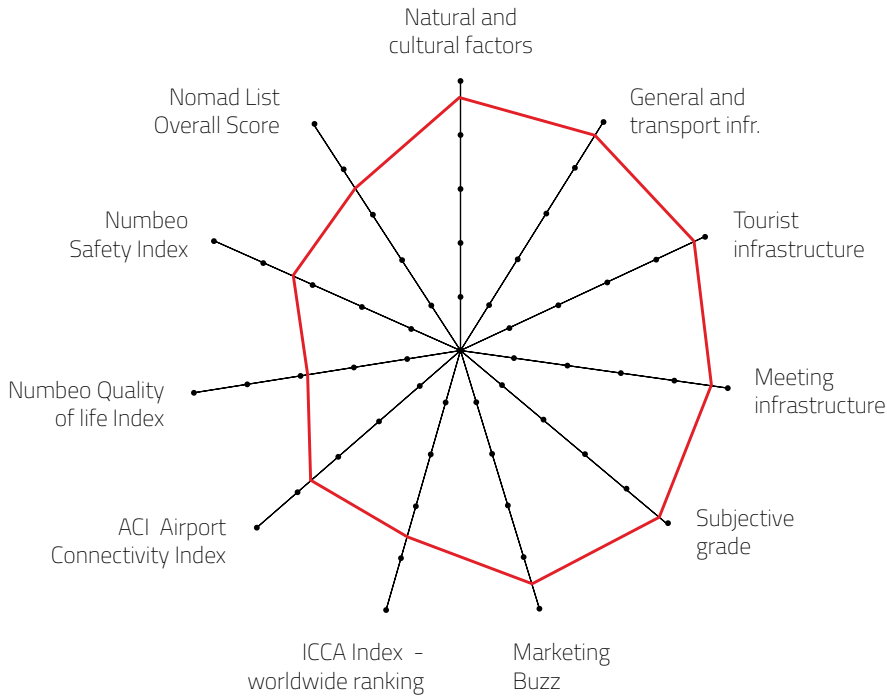

OVERALL PERFORMANCE 2021

Natural and cultural factors	4.69
General and transport infr.	4.67
Tourist infrastructure	4.77
Meeting infrastructure	4.72
Subjective grade	4.78
Marketing Buzz	4.55
ICCA Index - worldwide ranking	3.62
Numbeo Quality of life Index	2.87
Numbeo Safety Index	3.41
ACI Airport Connectivity Index	3.71
Nomad List Overall Score	3.68
FINAL GRADE	4.18

FIVE YEARS RESULTS

Year	2017	2018	2019	2020	2021
FINAL GRADE	/	/	4.25	4.20	4.18