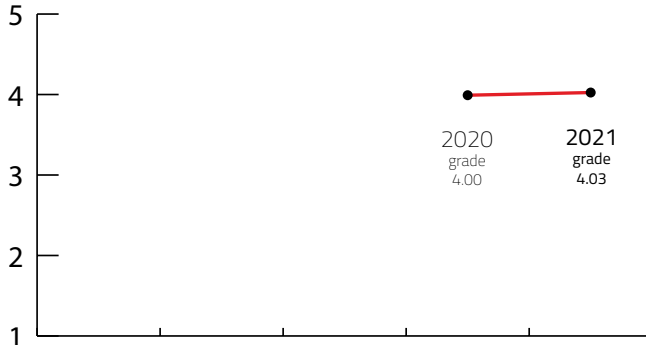

L MEETING DESTINATION

Destination that can host up to 2,000 congress attendees

DESTINATION CAPACITY

The number of 4* and 5* category hotel rooms	50,000	Banquet hall maximum capacity	1,500
The number of 4* and 5* category hotels	963	The largest hall in the city (in m2)	4,739 m2
Number of studios for digital and hybrid events	NA	Average internet speed when organising event	20 Mbps
Destination population	148,908	Maximum hall capacity in theatre style	4,700

Index: Banquet hall maximum capacity / Maximum hall capacity in theatre style	313,33 lower is better
Index: Hotel Rooms / Maximum hall capacity in theatre style	9,40 lower is better

OVERALL PERFORMANCE 2021

FIVE YEARS RESULTS

Year	2017	2018	2019	2020	2021
FINAL GRADE	/	/	/	4.00	4.03

**Rimini,
Italy**

4,02

Destination Final Grade from 2017 to 2021

Sources: Kongres Magazine MTLG, ICCA, Numbeo, ACI Europe

NUMBEO Quality of Life Index (higher is better) is an estimation of overall quality of life by using empirical formula which takes into account purchasing power index (higher is better), pollution index (lower is better), house price to income ratio (lower is better), cost of living index (lower is better), safety index (higher is better), health care index (higher is better), traffic commute time index (lower is better) and climate index (higher is better). www.numbeo.com