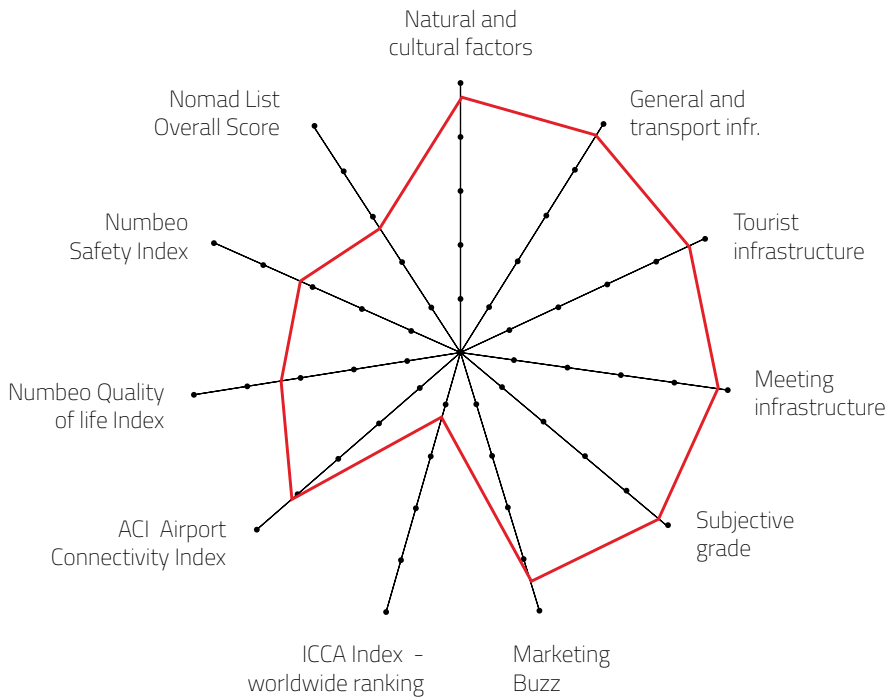

OVERALL PERFORMANCE 2021

Natural and cultural factors	4.75
General and transport infr.	4.81
Tourist infrastructure	4.71
Meeting infrastructure	4.78
Subjective grade	4.76
Marketing Buzz	4.39
ICCA Index - worldwide ranking	1.25
Numbeo Quality of life Index	3.40
Numbeo Safety Index	3.35
ACI Airport Connectivity Index	4.09
Nomad List Overall Score	2.80
FINAL GRADE	4.03

FIVE YEARS RESULTS

Year	2017	2018	2019	2020	2021
FINAL GRADE	/	/	/	4.00	4.03