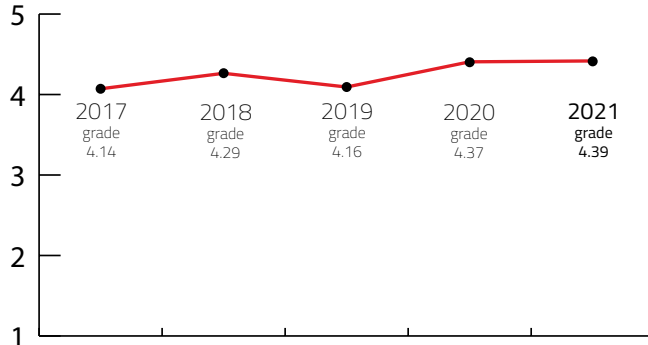

**Salzburg,
Austria**

4,27

Destination Final Grade from 2017 to 2021

Sources: Kongres Magazine MTLG, ICCA, Numbeco, ACI Europe

NUMBEO Quality of Life Index (higher is better) is an estimation of overall quality of life by using empirical formula which takes into account purchasing power index (higher is better), pollution index (lower is better), house price to income ratio (lower is better), cost of living index (lower is better), safety index (higher is better), health care index (higher is better), traffic commute time index (lower is better) and climate index (higher is better). www.numbeo.com

NUMBEO Safety Index (higher is better) is an estimation of overall level of safety in a given city or a country. www.numbeo.com

ACI Europe Airport Connectivity (higher is better) is based on the SEO NetScan connectivity model, which measures airport connectivity in a more comprehensive way. It measures the number and quality of direct/non-stop connections as well as indirect connections via other airports. The NetScan model brings the most relevant connection components of every single market (frequency, travel time, connecting time) together into a single indicator: the Airport Connectivity Index. www.aci-europe.org

Individual grades explanation:

- 5 excellent meetings destination
- 4 quality meetings destination
- 3 recommendable meetings destination
- 2 average meetings destination
- 1 so-so

FOR MORE ABOUT MEETING EXPERIENCE INDEX VISIT:

<https://kongres-magazine.eu/mtlg-meetologues-of-new-europe/>

KONGRES

NEW EUROPE MEETINGS INDUSTRY MAGAZINE

TOLERANCA

TOLERANCA MARKETING d.o.o.
Štihova 4, 1000 Ljubljana, Slovenia
T: +386 (0)1 430 51 03
E: gorazd.cad@toleranca.eu
www.toleranca.eu