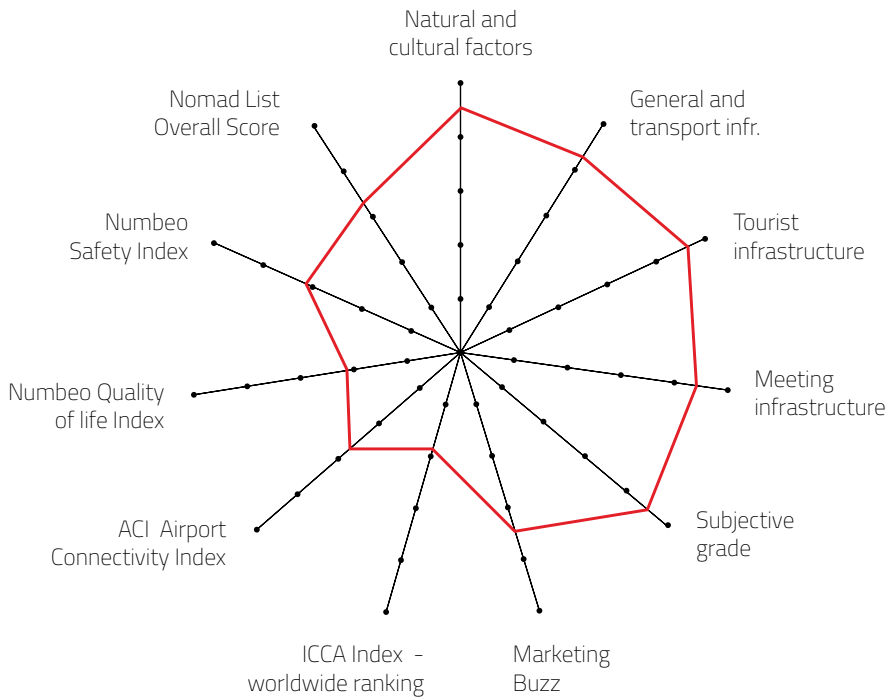

OVERALL PERFORMANCE 2021

Natural and cultural factors	4.50
General and transport infr.	4.35
Tourist infrastructure	4.64
Meeting infrastructure	4.42
Subjective grade	4.56
Marketing Buzz	3.40
ICCA Index - worldwide ranking	1.92
Numbeo Quality of life Index	2.07
Numbeo Safety Index	3.09
ACI Airport Connectivity Index	2.76
Nomad List Overall Score	3.35
FINAL GRADE	3.57

FIVE YEARS RESULTS

Year	2017	2018	2019	2020	2021
FINAL GRADE	3.54	3.49	3.55	3.57	3.57