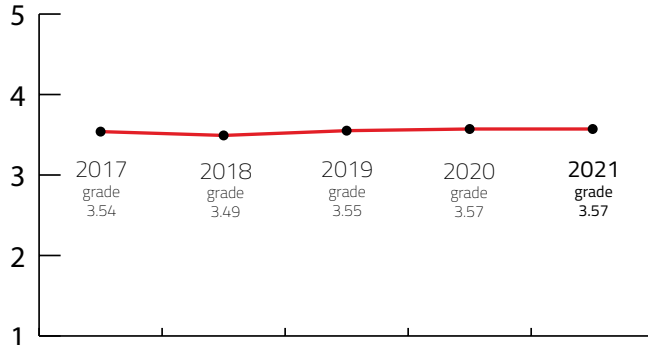

L MEETING DESTINATION

Destination that can host up to 2,000 congress attendees

DESTINATION CAPACITY

| | | | |
|---|---------|--|-----------|
| The number of 4* and 5* category hotel rooms | 2,350 | Banquet hall maximum capacity | 500 |
| The number of 4* and 5* category hotels | 25 | The largest hall in the city (in m2) | 10,900 m2 |
| Number of studios for digital and hybrid events | NA | Average internet speed when organising event | 31 Mbps |
| Destination population | 546,824 | Maximum hall capacity in theatre style | 2,346 |

| | |
|---|---------------------------|
| Index: Banquet hall maximum capacity / Maximum hall capacity in theatre style | 469,20 lower is better |
| Index: Hotel Rooms / Maximum hall capacity in theatre style | 99,83 lower is better |

OVERALL PERFORMANCE 2021

| | |
|--------------------------------|-------------|
| Natural and cultural factors | 4.50 |
| General and transport infr. | 4.35 |
| Tourist infrastructure | 4.64 |
| Meeting infrastructure | 4.42 |
| Subjective grade | 4.56 |
| Marketing Buzz | 3.40 |
| ICCA Index - worldwide ranking | 1.92 |
| Numbeo Quality of life Index | 2.07 |
| Numbeo Safety Index | 3.09 |
| ACI Airport Connectivity Index | 2.76 |
| Nomad List Overall Score | 3.35 |
| FINAL GRADE | 3.57 |

FIVE YEARS RESULTS

| Year | 2017 | 2018 | 2019 | 2020 | 2021 |
|--------------------|-------------|-------------|-------------|-------------|-------------|
| FINAL GRADE | 3.54 | 3.49 | 3.55 | 3.57 | 3.57 |