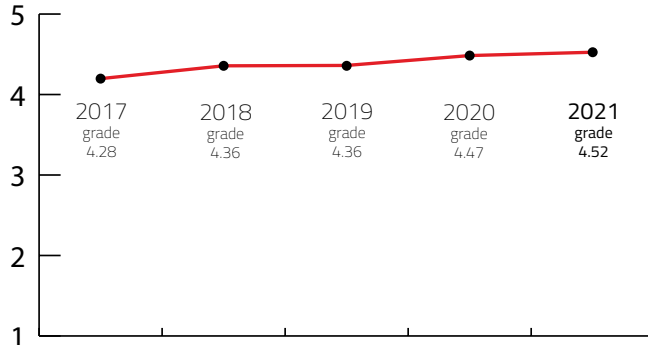

Tallinn, Estonia

4,40

Destination Final Grade from 2017 to 2021

Sources: Kongres Magazine MTLG, ICCA, Numbeo, ACI Europe

NUMBEO Quality of Life Index (higher is better) is an estimation of overall quality of life by using empirical formula which takes into account purchasing power index (higher is better), pollution index (lower is better), house price to income ratio (lower is better), cost of living index (lower is better), safety index (higher is better), health care index (higher is better), traffic commute time index (lower is better) and climate index (higher is better). www.numbeo.com

NUMBEO Safety Index (higher is better) is an estimation of overall level of safety in a given city or a country. www.numbeo.com

ACI Europe Airport Connectivity (higher is better) is based on the SEO NetScan connectivity model, which measures airport connectivity in a more comprehensive way. It measures the number and quality of direct/non-stop connections as well as indirect connections via other airports. The NetScan model brings the most relevant connection components of every single market (frequency, travel time, connecting time) together into a single indicator: the Airport Connectivity Index. www.aci-europe.org

Individual grades explanation:

- 5 excellent meetings destination
- 4 quality meetings destination
- 3 recommendable meetings destination
- 2 average meetings destination
- 1 so-so

FOR MORE ABOUT MEETING EXPERIENCE INDEX VISIT:

<https://kongres-magazine.eu/mtlg-meetologues-of-new-europe/>

KONGRES
NEW EUROPE MEETINGS INDUSTRY MAGAZINE

TOLERANCA

TOLERANCA MARKETING d.o.o.
Štihova 4, 1000 Ljubljana, Slovenia
T: +386 (0)1 430 51 03
E: gorazd.cad@toleranca.eu
www.toleranca.eu