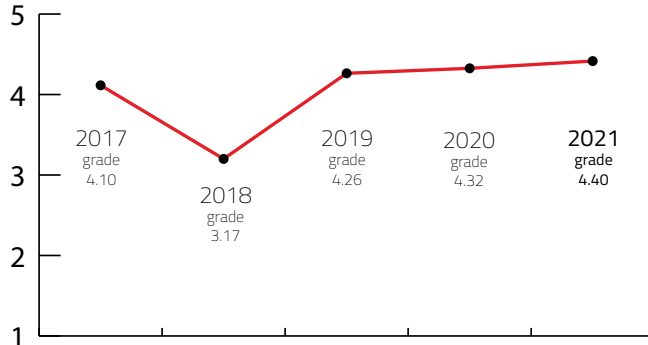

## DESTINATION CAPACITY

The number of 4* and 5* category hotel rooms	3,966	Banquet hall maximum capacity	4,000
The number of 4* and 5* category hotels	42	The largest hall in the city (in m2)	6,000 m2
Number of studios for digital and hybrid events	10	Average internet speed when organising event	24 Mbps
Destination population	1,104,690	Maximum hall capacity in theatre style	5,000

Index: Banquet hall maximum capacity / Maximum hall capacity in theatre style	125,00 lower is better
Index: Hotel Rooms / Maximum hall capacity in theatre style	100,68 lower is better

## OVERALL PERFORMANCE 2021

Natural and cultural factors	4.96
General and transport infr.	4.72
Tourist infrastructure	4.98
Meeting infrastructure	4.98
Subjective grade	4.89
Marketing Buzz	4.86
ICCA Index - worldwide ranking	4.15
Numbeo Quality of life Index	3.02
Numbeo Safety Index	4.06
ACI Airport Connectivity Index	3.33
Nomad List Overall Score	3.22
<b>FINAL GRADE</b>	<b>4.40</b>

## FIVE YEARS RESULTS

Year	2017	2018	2019	2020	2021
<b>FINAL GRADE</b>	<b>4.10</b>	<b>3.17</b>	<b>4.26</b>	<b>4.32</b>	<b>4.40</b>

Sources: Kongres Magazine MTLG, ICCA, Numbeo, ACI Europe

**NUMBEO Quality of Life Index (higher is better)** is an estimation of overall quality of life by using empirical formula which takes into account purchasing power index (higher is better), pollution index (lower is better), house price to income ratio (lower is better), cost of living index (lower is better), safety index (higher is better), health care index (higher is better), traffic commute time index (lower is better) and climate index (higher is better). [www.numbeo.com](http://www.numbeo.com)