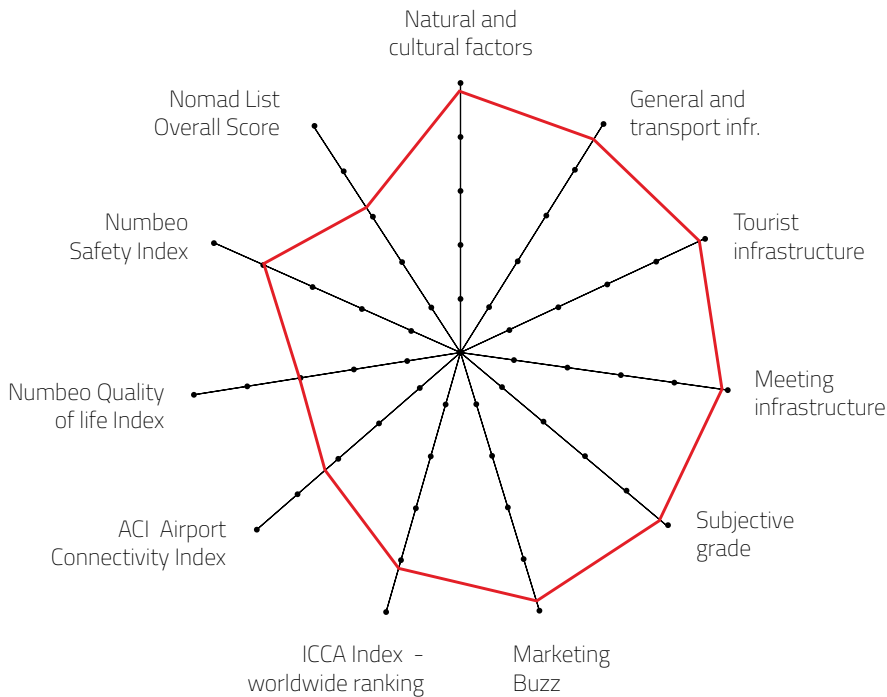

OVERALL PERFORMANCE 2021

Natural and cultural factors	4.96
General and transport infr.	4.72
Tourist infrastructure	4.98
Meeting infrastructure	4.98
Subjective grade	4.89
Marketing Buzz	4.86
ICCA Index - worldwide ranking	4.15
Numbeo Quality of life Index	3.02
Numbeo Safety Index	4.06
ACI Airport Connectivity Index	3.33
Nomad List Overall Score	3.22
FINAL GRADE	4.40

FIVE YEARS RESULTS

Year	2017	2018	2019	2020	2021
FINAL GRADE	4.10	3.17	4.26	4.32	4.40