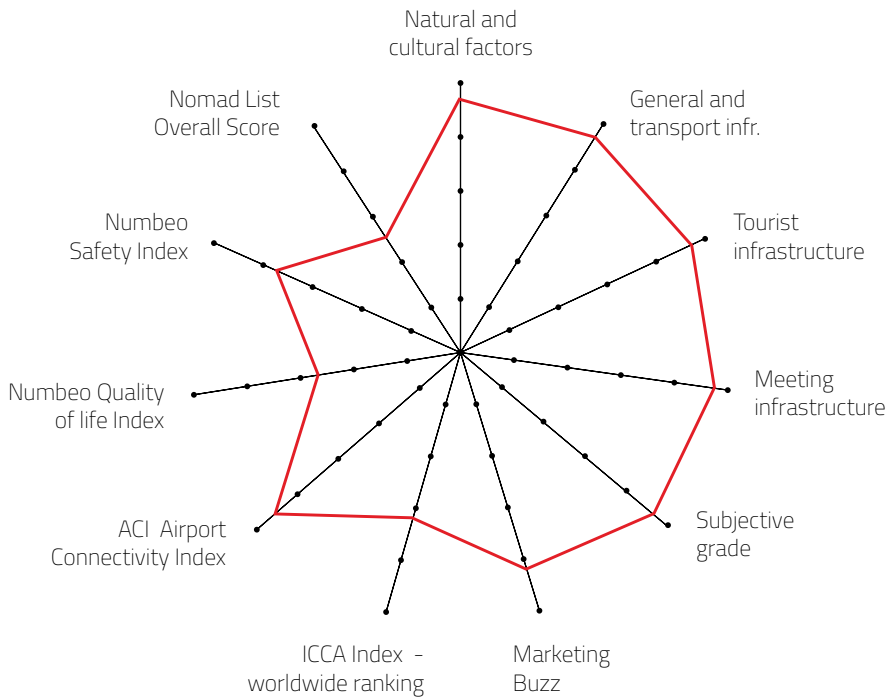

OVERALL PERFORMANCE 2021

Natural and cultural factors	4.86
General and transport infr.	4.74
Tourist infrastructure	4.75
Meeting infrastructure	4.85
Subjective grade	4.63
Marketing Buzz	4.20
ICCA Index - worldwide ranking	3.22
Numbeo Quality of life Index	2.82
Numbeo Safety Index	3.84
ACI Airport Connectivity Index	4.57
Nomad List Overall Score	2.65
FINAL GRADE	4.25

FIVE YEARS RESULTS

Year	2017	2018	2019	2020	2021
FINAL GRADE	4.28	4.31	4.31	4.22	4.25