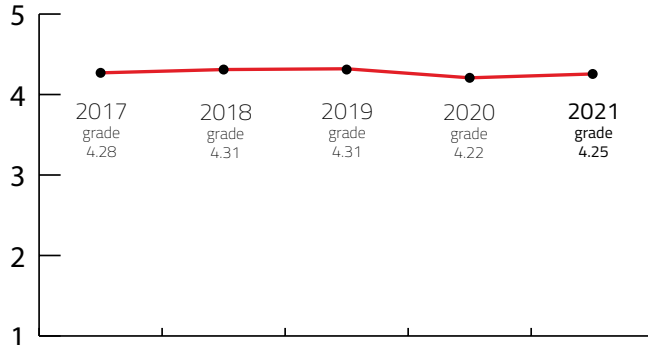

## DESTINATION CAPACITY

The number of 4* and 5* category hotel rooms	10,579	Banquet hall maximum capacity	630
The number of 4* and 5* category hotels	218	The largest hall in the city (in m2)	3,500 m2
Number of studios for digital and hybrid events	NA	Average internet speed when organising event	19 Mbps
Destination population	264,579	Maximum hall capacity in theatre style	1,000

Index: Banquet hall maximum capacity / Maximum hall capacity in theatre style	158,73 lower is better
Index: Hotel Rooms / Maximum hall capacity in theatre style	9,45 lower is better

## FIVE YEARS RESULTS

Year	2017	2018	2019	2020	2021
<b>FINAL GRADE</b>	<b>4.28</b>	<b>4.31</b>	<b>4.31</b>	<b>4.22</b>	<b>4.25</b>

Sources: Kongres Magazine MTLG, ICCA, Numbeo, ACI Europe

**NUMBEO Quality of Life Index (higher is better)** is an estimation of overall quality of life by using empirical formula which takes into account purchasing power index (higher is better), pollution index (lower is better), house price to income ratio (lower is better), cost of living index (lower is better), safety index (higher is better), health care index (higher is better), traffic commute time index (lower is better) and climate index (higher is better). [www.numbeo.com](http://www.numbeo.com)