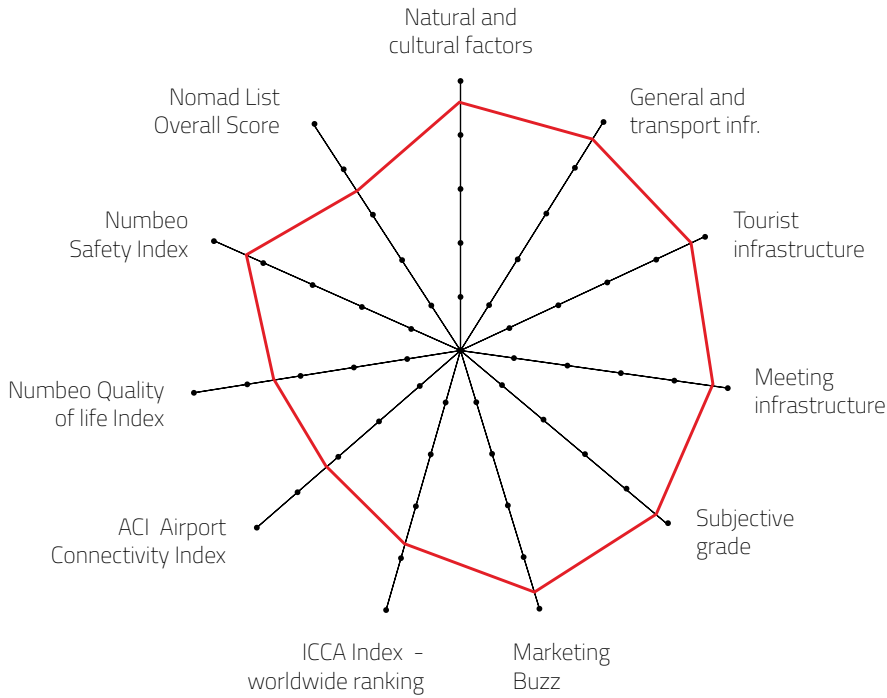

OVERALL PERFORMANCE 2021

Natural and cultural factors	4.57
General and transport infr.	4.57
Tourist infrastructure	4.69
Meeting infrastructure	4.74
Subjective grade	4.72
Marketing Buzz	4.71
ICCA Index - worldwide ranking	3.80
Numbeo Quality of life Index	3.49
Numbeo Safety Index	4.35
ACI Airport Connectivity Index	3.28
Nomad List Overall Score	3.64
FINAL GRADE	4.29

FIVE YEARS RESULTS

Year	2017	2018	2019	2020	2021
FINAL GRADE	4.05	4.17	4.26	4.20	4.29