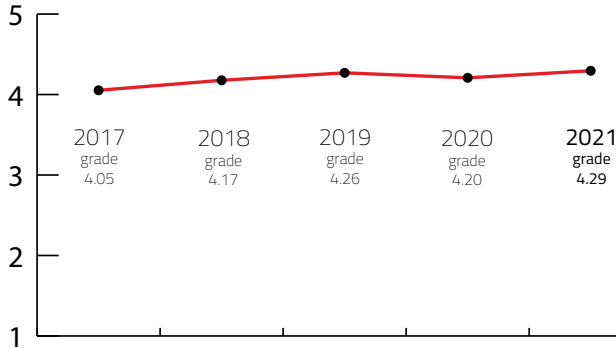

L MEETING DESTINATION

Destination that can host up to 2,000 congress attendees

DESTINATION CAPACITY

The number of 4* and 5* category hotel rooms	3,007	Banquet hall maximum capacity	800
The number of 4* and 5* category hotels	33	The largest hall in the city (in m2)	3,450 m2
Number of studios for digital and hybrid events	NA	Average internet speed when organising event	27 Mbps
Destination population	562,030	Maximum hall capacity in theatre style	2,000

Index: Banquet hall maximum capacity / Maximum hall capacity in theatre style	250,00 lower is better
Index: Hotel Rooms / Maximum hall capacity in theatre style	66,51 lower is better

OVERALL PERFORMANCE 2021

FIVE YEARS RESULTS

Year	2017	2018	2019	2020	2021
FINAL GRADE	4.05	4.17	4.26	4.20	4.29

Sources: Kongres Magazine MTLG, ICCA, Numbeo, ACI Europe

NUMBEO Quality of Life Index (higher is better) is an estimation of overall quality of life by using empirical formula which takes into account purchasing power index (higher is better), pollution index (lower is better), house price to income ratio (lower is better), cost of living index (lower is better), safety index (higher is better), health care index (higher is better), traffic commute time index (lower is better) and climate index (higher is better). www.numbeo.com