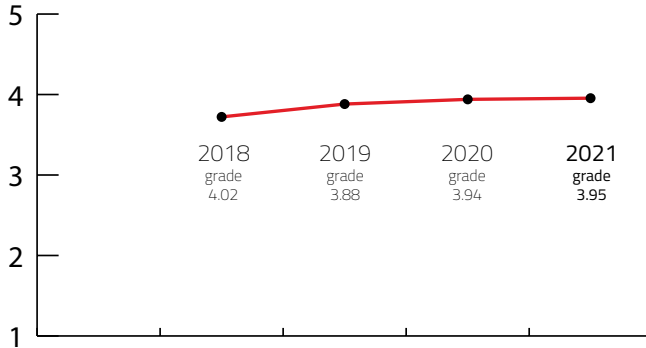

**Bad Kleinkirchheim,
Austria**

3,95

Destination Final Grade from 2017 to 2021

Sources: Kongres Magazine MTLG, ICCA, Numbeo, ACI Europe

NUMBEO Quality of Life Index (higher is better) is an estimation of overall quality of life by using empirical formula which takes into account purchasing power index (higher is better), pollution index (lower is better), house price to income ratio (lower is better), cost of living index (lower is better), safety index (higher is better), health care index (higher is better), traffic commute time index (lower is better) and climate index (higher is better). www.numbeo.com

NUMBEO Safety Index (higher is better) is an estimation of overall level of safety in a given city or a country. www.numbeo.com

ACI Europe Airport Connectivity (higher is better) is based on the SEO NetScan connectivity model, which measures airport connectivity in a more comprehensive way. It measures the number and quality of direct/non-stop connections as well as indirect connections via other airports. The NetScan model brings the most relevant connection components of every single market (frequency, travel time, connecting time) together into a single indicator: the Airport Connectivity Index. www.aci-europe.org

Individual grades explanation:

- 5 excellent meetings destination
- 4 quality meetings destination
- 3 recommendable meetings destination
- 2 average meetings destination
- 1 so-so

FOR MORE ABOUT MEETING EXPERIENCE INDEX VISIT:

<https://kongres-magazine.eu/mtlg-meetologues-of-new-europe/>

KONGRES

NEW EUROPE MEETINGS INDUSTRY MAGAZINE

TOLERANCA

TOLERANCA MARKETING d.o.o.
Štihova 4, 1000 Ljubljana, Slovenia
T: +386 (0)1 430 51 03
E: gorazd.cad@toleranca.eu
www.toleranca.eu