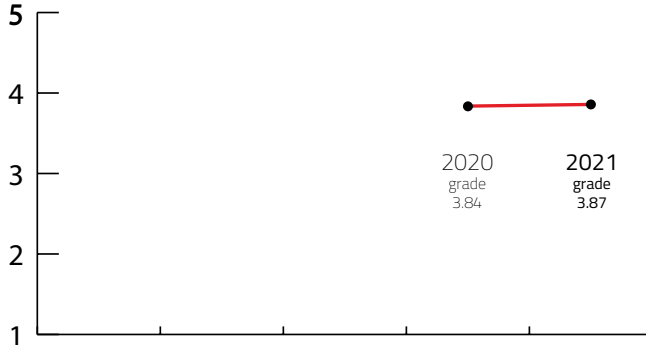

S MEETING DESTINATION

Destination that can host up to 500 congress attendees

DESTINATION CAPACITY

The number of 4* and 5* category hotel rooms	427	Banquet hall maximum capacity	150
The number of 4* and 5* category hotels	7	The largest hall in the city (in m2)	300 m2
Number of studios for digital and hybrid events	NA	Average internet speed when organising event	56 Mbps
Destination population	27,000	Maximum hall capacity in theatre style	310

Index: Banquet hall maximum capacity / Maximum hall capacity in theatre style	206,67 lower is better
Index: Hotel Rooms / Maximum hall capacity in theatre style	72,60 lower is better

OVERALL PERFORMANCE 2021

FIVE YEARS RESULTS

Year	2017	2018	2019	2020	2021
FINAL GRADE	/	/	/	3.84	3.87

Sources: Kongres Magazine MTLG, ICCA, Numbeo, ACI Europe

NUMBEO Quality of Life Index (higher is better) is an estimation of overall quality of life by using empirical formula which takes into account purchasing power index (higher is better), pollution index (lower is better), house price to income ratio (lower is better), cost of living index (lower is better), safety index (higher is better), health care index (higher is better), traffic commute time index (lower is better) and climate index (higher is better). www.numbeo.com