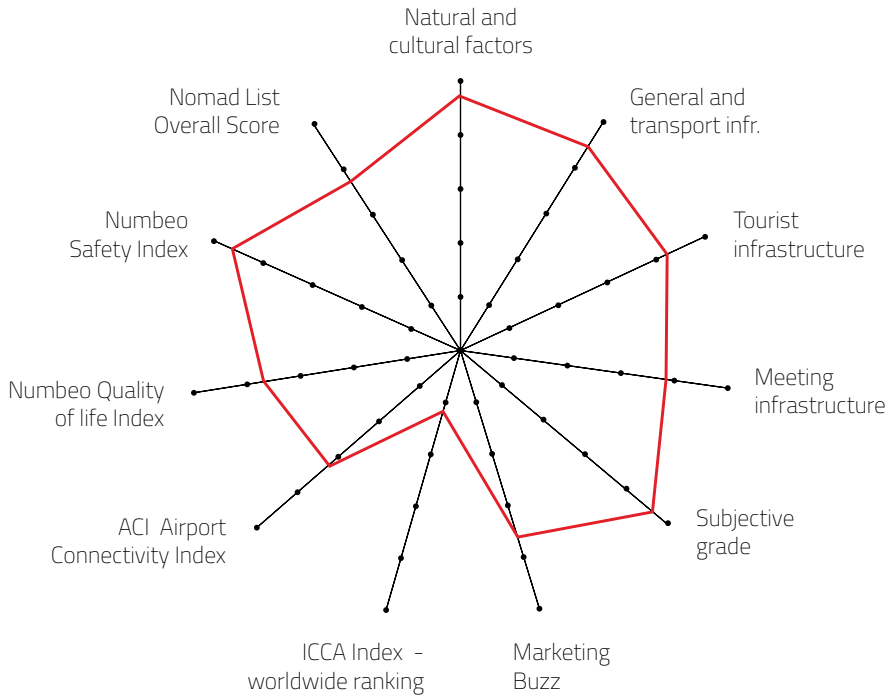

OVERALL PERFORMANCE 2021

Natural and cultural factors	4.81
General and transport infr.	4.45
Tourist infrastructure	4.22
Meeting infrastructure	3.97
Subjective grade	4.66
Marketing Buzz	3.60
ICCA Index - worldwide ranking	1.25
Numbeo Quality of life Index	3.78
Numbeo Safety Index	4.80
ACI Airport Connectivity Index	3.19
Nomad List Overall Score	3.86
FINAL GRADE	3.87

FIVE YEARS RESULTS

Year	2017	2018	2019	2020	2021
FINAL GRADE	/	/	/	3.84	3.87