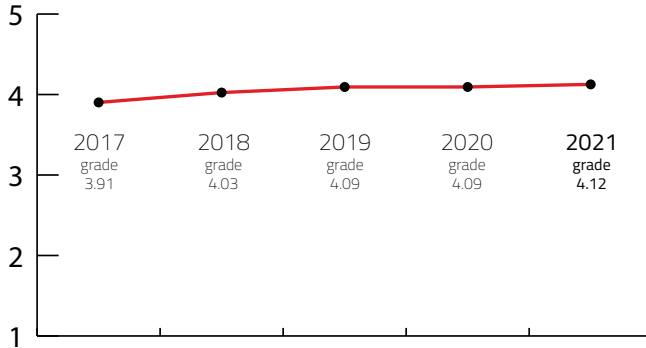

Bled, Slovenia

4,05

Destination Final Grade from 2017 to 2021

Sources: Kongres Magazine MTLG, ICCA, Numbeco, ACI Europe

NUMBEO Quality of Life Index (higher is better) is an estimation of overall quality of life by using empirical formula which takes into account purchasing power index (higher is better), pollution index (lower is better), house price to income ratio (lower is better), cost of living index (lower is better), safety index (higher is better), health care index (higher is better), traffic commute time index (lower is better) and climate index (higher is better). www.numbeo.com

NUMBEO Safety Index (higher is better) is an estimation of overall level of safety in a given city or a country. www.numbeo.com

ACI Europe Airport Connectivity (higher is better) is based on the SEO NetScan connectivity model, which measures airport connectivity in a more comprehensive way. It measures the number and quality of direct/non-stop connections as well as indirect connections via other airports. The NetScan model brings the most relevant connection components of every single market (frequency, travel time, connecting time) together into a single indicator: the Airport Connectivity Index. www.aci-europe.org

Individual grades explanation:

- 5 excellent meetings destination
- 4 quality meetings destination
- 3 recommendable meetings destination
- 2 average meetings destination
- 1 so-so

FOR MORE ABOUT MEETING EXPERIENCE INDEX VISIT:

<https://kongres-magazine.eu/mtlg-meetologues-of-new-europe/>

KONGRES

NEW EUROPE MEETINGS INDUSTRY MAGAZINE

TOLERANCA

TOLERANCA MARKETING d.o.o.
Štihova 4, 1000 Ljubljana, Slovenia
T: +386 (0)1 430 51 03
E: gorazd.cad@toleranca.eu
www.toleranca.eu