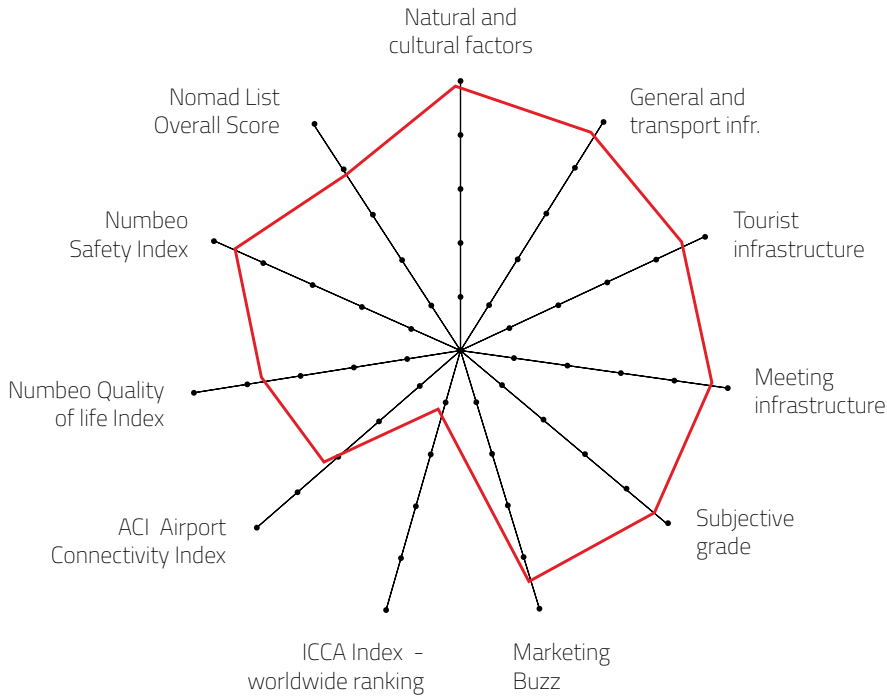

OVERALL PERFORMANCE 2021

Natural and cultural factors	4.88
General and transport infr.	4.72
Tourist infrastructure	4.61
Meeting infrastructure	4.85
Subjective grade	4.76
Marketing Buzz	4.55
ICCA Index - worldwide ranking	1.25
Numbeco Quality of life Index	3.71
Numbeco Safety Index	4.60
ACI Airport Connectivity Index	3.25
Nomad List Overall Score	3.96
FINAL GRADE	4.12

FIVE YEARS RESULTS

Year	2017	2018	2019	2020	2021
FINAL GRADE	3.91	4.03	4.09	4.09	4.12