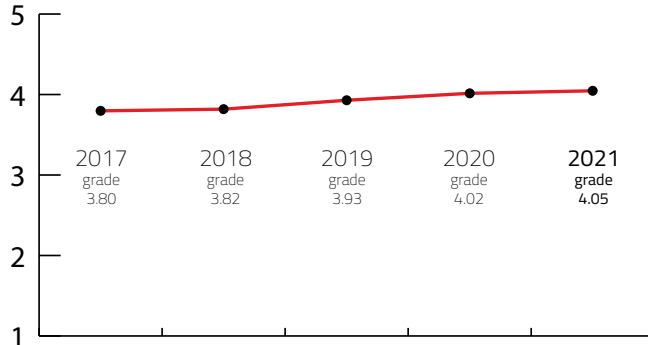

Bohinj, Slovenia

3,92

Destination Final Grade from 2017 to 2021

Sources: Kongres Magazine MTLG, ICCA, Numbeo, ACI Europe

NUMBEO Quality of Life Index (higher is better) is an estimation of overall quality of life by using empirical formula which takes into account purchasing power index (higher is better), pollution index (lower is better), house price to income ratio (lower is better), cost of living index (lower is better), safety index (higher is better), health care index (higher is better), traffic commute time index (lower is better) and climate index (higher is better). www.numbeo.com

NUMBEO Safety Index (higher is better) is an estimation of overall level of safety in a given city or a country. www.numbeo.com

ACI Europe Airport Connectivity (higher is better) is based on the SEO NetScan connectivity model, which measures airport connectivity in a more comprehensive way. It measures the number and quality of direct/non-stop connections as well as indirect connections via other airports. The NetScan model brings the most relevant connection components of every single market (frequency, travel time, connecting time) together into a single indicator: the Airport Connectivity Index. www.aci-europe.org

Individual grades explanation:

- 5 excellent meetings destination
- 4 quality meetings destination
- 3 recommendable meetings destination
- 2 average meetings destination
- 1 so-so

FOR MORE ABOUT MEETING EXPERIENCE INDEX VISIT:

<https://kongres-magazine.eu/mtlg-meetologues-of-new-europe/>

KONGRES

NEW EUROPE MEETINGS INDUSTRY MAGAZINE

TOLERANCA

TOLERANCA MARKETING d.o.o.
Štihova 4, 1000 Ljubljana, Slovenia
T: +386 (0)1 430 51 03
E: gorazd.cad@toleranca.eu
www.toleranca.eu