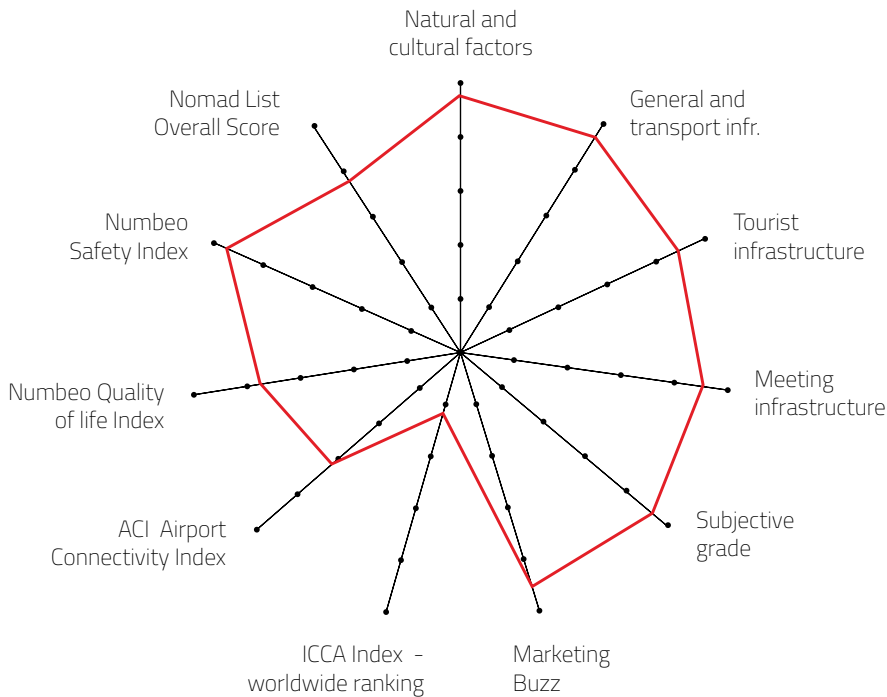

OVERALL PERFORMANCE 2021

Natural and cultural factors	4.86
General and transport infr.	4.67
Tourist infrastructure	4.44
Meeting infrastructure	4.51
Subjective grade	4.65
Marketing Buzz	4.46
ICCA Index - worldwide ranking	1.25
Numbeo Quality of life Index	3.78
Numbeo Safety Index	4.80
ACI Airport Connectivity Index	3.09
Nomad List Overall Score	3.86
FINAL GRADE	4.05

FIVE YEARS RESULTS

Year	2017	2018	2019	2020	2021
FINAL GRADE	3.80	3.82	3.93	4.02	4.05