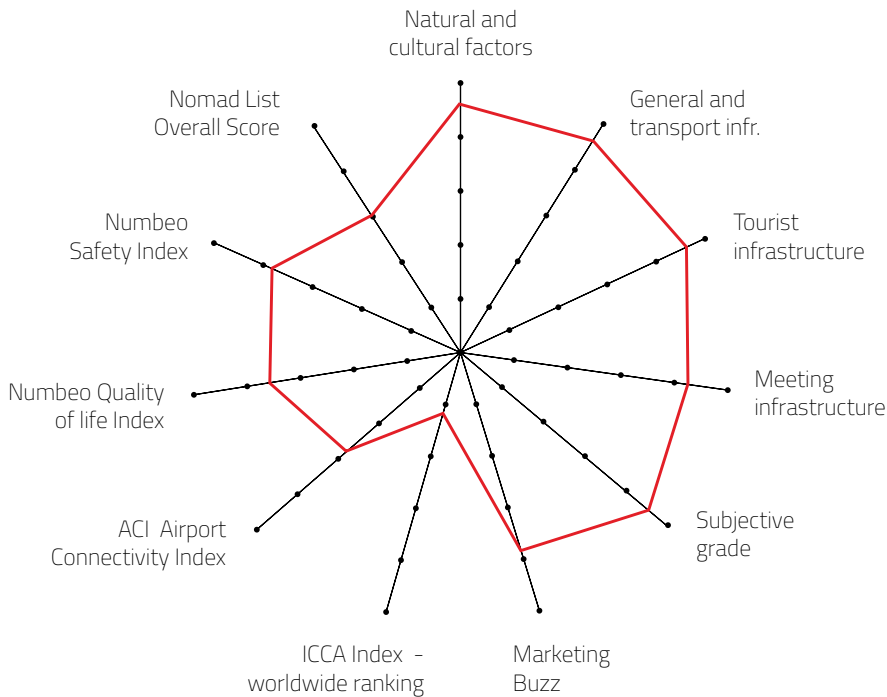

OVERALL PERFORMANCE 2021

Natural and cultural factors	4.64
General and transport infr.	4.66
Tourist infrastructure	4.59
Meeting infrastructure	4.27
Subjective grade	4.50
Marketing Buzz	3.90
ICCA Index - worldwide ranking	1.25
Numbeo Quality of life Index	3.64
Numbeo Safety Index	3.86
ACI Airport Connectivity Index	2.77
Nomad List Overall Score	3.03
FINAL GRADE	3.81

FIVE YEARS RESULTS

Year	2017	2018	2019	2020	2021
FINAL GRADE	3.77	3.78	3.80	3.79	3.81