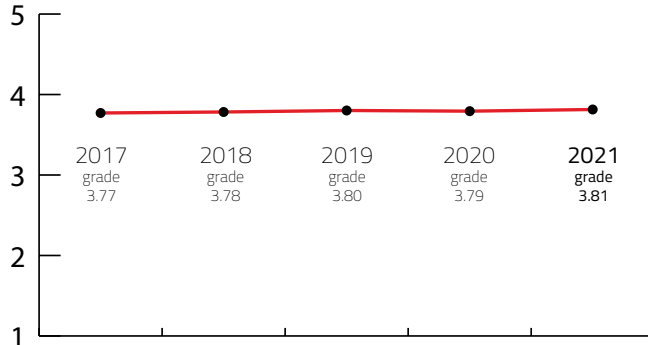

## DESTINATION CAPACITY

The number of 4* and 5* category hotel rooms	650	Banquet hall maximum capacity	450
The number of 4* and 5* category hotels	13	The largest hall in the city (in m2)	1,057 m2
Number of studios for digital and hybrid events	NA	Average internet speed when organising event	19 Mbps
Destination population	8,054	Maximum hall capacity in theatre style	762

Index: Banquet hall maximum capacity / Maximum hall capacity in theatre style	169,33 lower is better
Index: Hotel Rooms / Maximum hall capacity in theatre style	117,23 lower is better

## FIVE YEARS RESULTS

Year	2017	2018	2019	2020	2021
<b>FINAL GRADE</b>	<b>3.77</b>	<b>3.78</b>	<b>3.80</b>	<b>3.79</b>	<b>3.81</b>