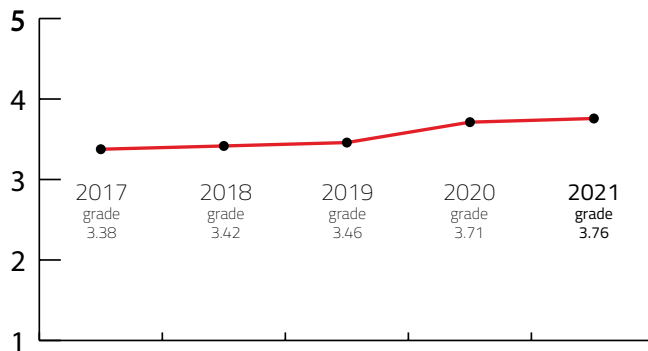

**Heviz,
Hungary**

3,55

Destination Final Grade from 2017 to 2021

Sources: Kongres Magazine MTLG, ICCA, Numbeo, ACI Europe

NUMBEO Quality of Life Index (higher is better) is an estimation of overall quality of life by using empirical formula which takes into account purchasing power index (higher is better), pollution index (lower is better), house price to income ratio (lower is better), cost of living index (lower is better), safety index (higher is better), health care index (higher is better), traffic commute time index (lower is better) and climate index (higher is better). www.numbeo.com

NUMBEO Safety Index (higher is better) is an estimation of overall level of safety in a given city or a country. www.numbeo.com

ACI Europe Airport Connectivity (higher is better) is based on the SEO NetScan connectivity model, which measures airport connectivity in a more comprehensive way. It measures the number and quality of direct/non-stop connections as well as indirect connections via other airports. The NetScan model brings the most relevant connection components of every single market (frequency, travel time, connecting time) together into a single indicator: the Airport Connectivity Index. www.aci-europe.org

Individual grades explanation:

- 5 excellent meetings destination
- 4 quality meetings destination
- 3 recommendable meetings destination
- 2 average meetings destination
- 1 so-so

FOR MORE ABOUT MEETING EXPERIENCE INDEX VISIT:

<https://kongres-magazine.eu/mtlg-meetologues-of-new-europe/>

KONGRES

NEW EUROPE MEETINGS INDUSTRY MAGAZINE

TOLERANCA

TOLERANCA MARKETING d.o.o.
Štihova 4, 1000 Ljubljana, Slovenia
T: +386 (0)1 430 51 03
E: gorazd.cad@toleranca.eu
www.toleranca.eu