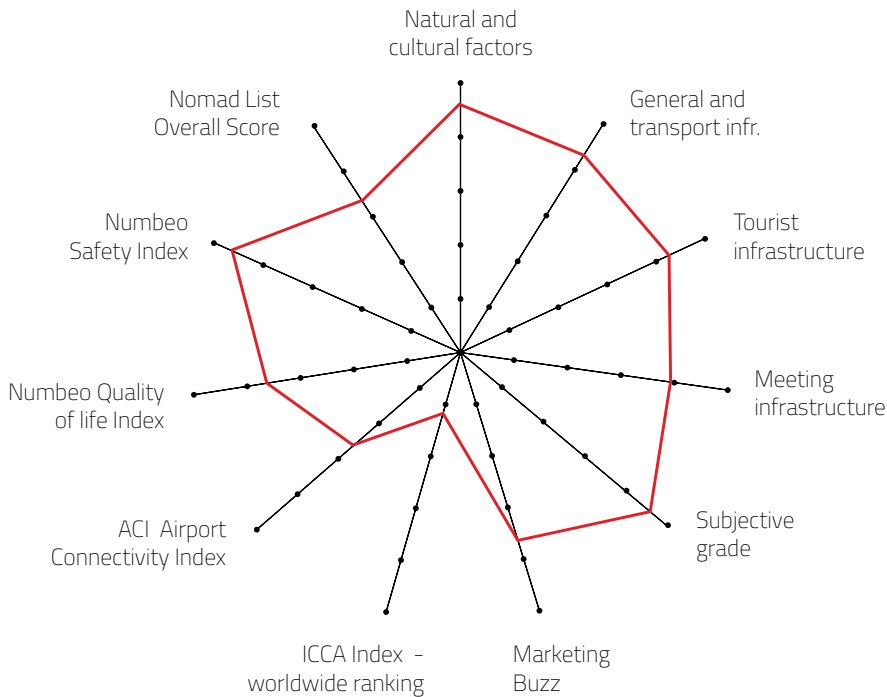

OVERALL PERFORMANCE 2021

Natural and cultural factors	4.55
General and transport infr.	4.29
Tourist infrastructure	4.25
Meeting infrastructure	3.99
Subjective grade	4.58
Marketing Buzz	3.67
ICCA Index - worldwide ranking	1.25
Numbeo Quality of life Index	3.66
Numbeo Safety Index	4.70
ACI Airport Connectivity Index	2.69
Nomad List Overall Score	3.38
FINAL GRADE	3.76

FIVE YEARS RESULTS

Year	2017	2018	2019	2020	2021
FINAL GRADE	3.38	3.42	3.46	3.71	3.76