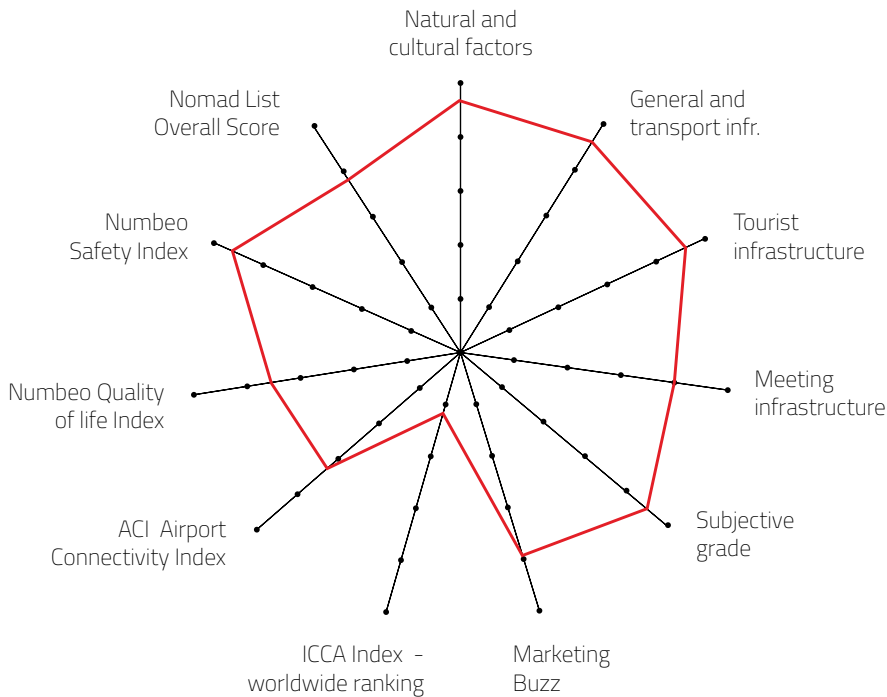

OVERALL PERFORMANCE 2021

Natural and cultural factors	4.57
General and transport infr.	4.56
Tourist infrastructure	4.62
Meeting infrastructure	4.00
Subjective grade	4.49
Marketing Buzz	3.97
ICCA Index - worldwide ranking	1.25
Numbeo Quality of life Index	3.58
Numbeo Safety Index	4.70
ACI Airport Connectivity Index	3.29
Nomad List Overall Score	3.93
FINAL GRADE	3.90

FIVE YEARS RESULTS

Year	2017	2018	2019	2020	2021
FINAL GRADE	/	/	3.84	3.89	3.90