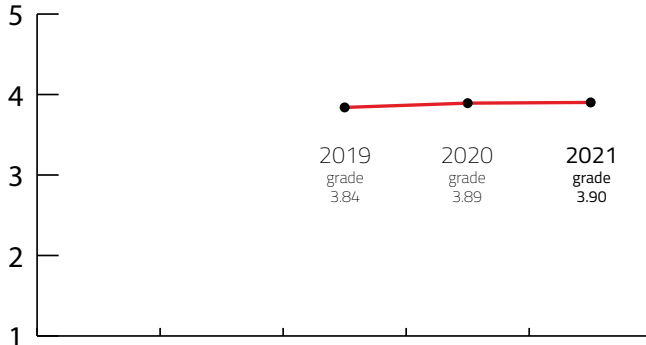

S MEETING DESTINATION

Destination that can host up to 500 congress attendees

DESTINATION CAPACITY

The number of 4* and 5* category hotel rooms	210	Banquet hall maximum capacity	200
The number of 4* and 5* category hotels	6	The largest hall in the city (in m2)	320 m2
Number of studios for digital and hybrid events	NA	Average internet speed when organising event	24 Mbps
Destination population	55,705	Maximum hall capacity in theatre style	400

Index: Banquet hall maximum capacity / Maximum hall capacity in theatre style	200,00 lower is better
Index: Hotel Rooms / Maximum hall capacity in theatre style	190,48 lower is better

OVERALL PERFORMANCE 2021

FIVE YEARS RESULTS

Year	2017	2018	2019	2020	2021
FINAL GRADE	/	/	3.84	3.89	3.90

Sources: Kongres Magazine MTLG, ICCA, Numbeo, ACI Europe

NUMBEO Quality of Life Index (higher is better) is an estimation of overall quality of life by using empirical formula which takes into account purchasing power index (higher is better), pollution index (lower is better), house price to income ratio (lower is better), cost of living index (lower is better), safety index (higher is better), health care index (higher is better), traffic commute time index (lower is better) and climate index (higher is better). www.numbeo.com